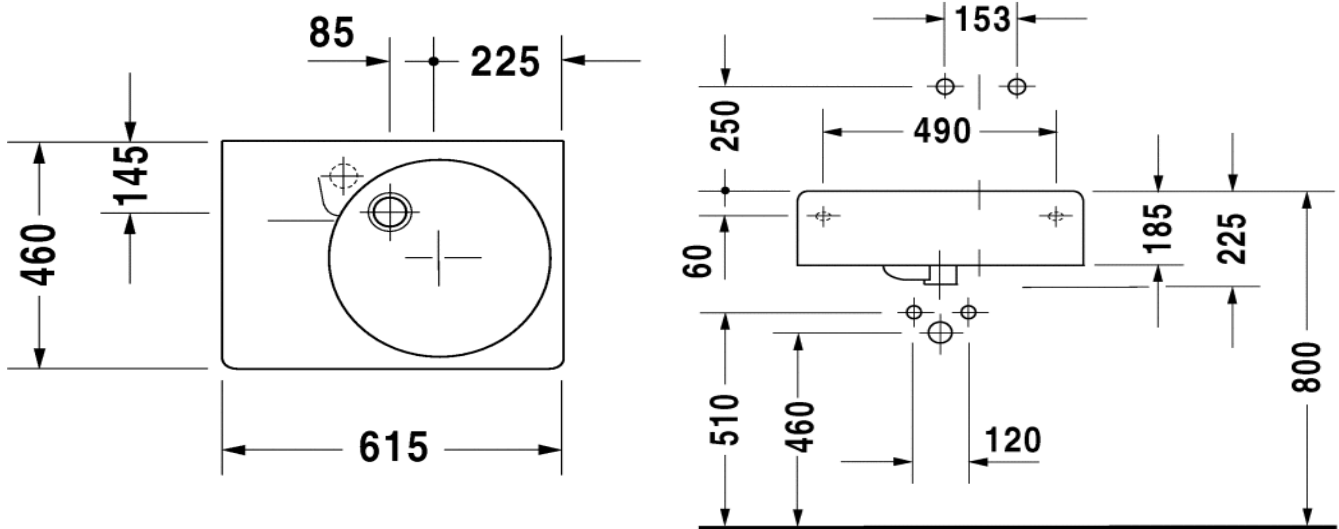

Duravit Scola Right Bowl Washbasin

Code: 685.60

1 or no taphole

*Inspirational + European + Bathroomware*