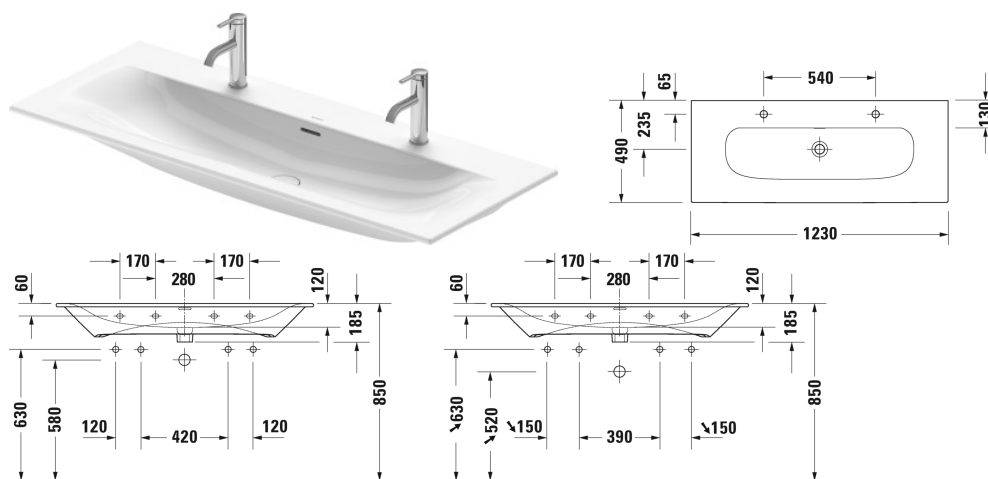

Viu Washbasin, furniture washbasin # 2344120024

| < 1230 mm > |

Washbasin, furniture washbasin	Dimension	Weight	Order number
with overflow, with tap platform, Ceramic covered push-open waste included, underneath glazed, 1230 mm			
Colors			
00 White Alpin			
Variant			
● _ _ ●	1230 x 490 mm	35.800 kilogram	2344120024
Infobox			
For mounting ceramics larger than 1200mm two sets of fixings #6951000000 are required			
Sanitary ceramics with the special WonderGliss surface finish will remain clean and attractive-looking for a long time to come. When ordering WonderGliss please add a "1" as eleventh digit to the model number.			
Accessory			
Space saving siphon	1 1/4" mm	0.400 kilogram	005076
Design Siphon		1.500 kilogram	005036
Suitable products			
Vanity unit wall-mounted 1 pull-out compartment, for Viu # 234412, 1220 x 481 mm	1220 x 481 mm		LC6139
Vanity unit wall-mounted 2 drawers, upper drawer including cut-out for siphon and siphon cover, for Viu # 234412, 1220 x 481 mm	1220 x 481 mm		LC6309