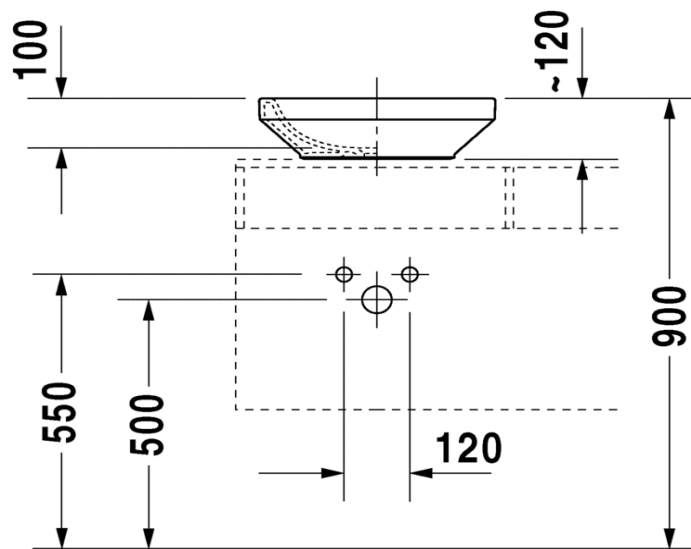

TECHNICAL SCHEDULE

Duravit Durastyle Vessel Basin

Code: 349.43

Inspirational + European + Bathroomware