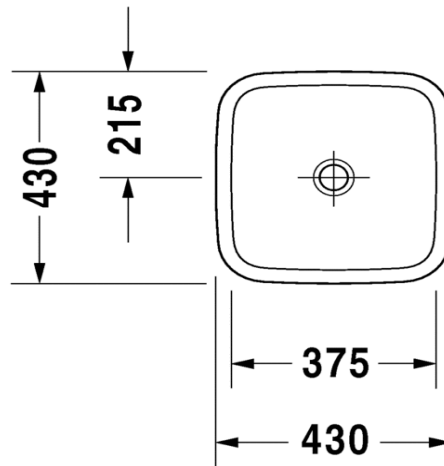

TECHNICAL SCHEDULE

Duravit Durastyle Vessel Basin

Code: 349.43

Inspirational + European + Bathroomware