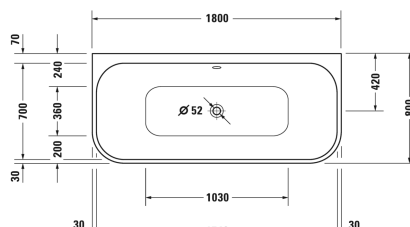

## Happy D.2 Plus Bathtub # 700451800000000

| < 1800 mm > |

Bathtub	Dimension	Weight	Order number
back-to-wall, with two backrest slopes, with integrated acrylic panel and support frame, sanitary acrylic , Filling capacity 180 litre			
<b>Colors</b>			
M80 Graphit Super Matt			
<b>Variant</b>			
Bathtub in white with acrylic panel Graphite Super Matt	1800 x 800 mm	68.000 kilogram	700451800000000
<b>Infobox</b>			
Please note that the integrated panel has a draft angle due to the production process, i.e. it runs not vertical down			
<b>Suitable setting</b>			
LED coloured light with remote control for bathtubs, (white -00, chrome -10)			790840
Bathtub handle chrome			792804
<b>Suitable products</b>			
Rubber profile for noise reduction, length: 3300 mm,			790126
Headrest for Happy D.2, Paiova 5, for Happy D.2 Plus, material: polyurethane, white,			790009
Waste and overflow Quadroval for bathtubs with central outlet, with flexible hose, outlet diameter 52 mm, bowden cable 700 mm,			791219
Waste and overflow Quadroval with water inlet, for bathtubs with central outlet, with flexible hose, outlet diameter 52 mm, *, bowden cable 700 mm,			791220

Happy D.2 Plus Bathtub # 700451800000000

|< 1800 mm >|

Waste and overflow Quadroval with base inlet, chrome, for bathtubs, with flexible hose, \*\*, outlet diameter 52 mm, length of bowden cable 725 mm,

791228

*All drawings contain the necessary measurements which are subject to standard tolerances. They are stated in mm and are non-binding. Exact measurements, in particular for customised installation scenarios, can only be taken from the finished piece.*