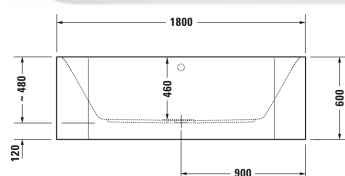

## Happy D.2 Plus Bathtub # 700451800000000

| < 1800 mm > |

Bathtub	Dimension	Weight	Order number
back-to-wall, with two backrest slopes, with integrated acrylic panel and support frame, sanitary acrylic , Filling capacity 180 litre			
<b>Colors</b>			
M80 Graphit Super Matt			
<b>Variant</b>			
Bathtub in white with acrylic panel Graphite Super Matt	1800 x 800 mm	68.000 kilogram	700451800000000
<b>Infobox</b>			
Please note that the integrated panel has a draft angle due to the production process, i.e. it runs not vertical down			
<b>Suitable setting</b>			
LED coloured light with remote control for bathtubs, (white -00, chrome -10)			790840
Bathtub handle chrome			792804
<b>Suitable products</b>			
Rubber profile for noise reduction, length: 3300 mm,			790126
Headrest for Happy D.2, Paiova 5, for Happy D.2 Plus, material: polyurethane, white,			790009
Waste and overflow Quadroval for bathtubs with central outlet, with flexible hose, outlet diameter 52 mm, bowden cable 700 mm,			791219
Waste and overflow Quadroval with water inlet, for bathtubs with central outlet, with flexible hose, outlet diameter 52 mm, *, bowden cable 700 mm,			791220

Happy D.2 Plus Bathtub # 700451800000000

|< 1800 mm >|

Waste and overflow Quadroval with base inlet, chrome, for bathtubs, with flexible hose, \*\*, outlet diameter 52 mm, length of bowden cable 725 mm,

791228

*All drawings contain the necessary measurements which are subject to standard tolerances. They are stated in mm and are non-binding. Exact measurements, in particular for customised installation scenarios, can only be taken from the finished piece.*