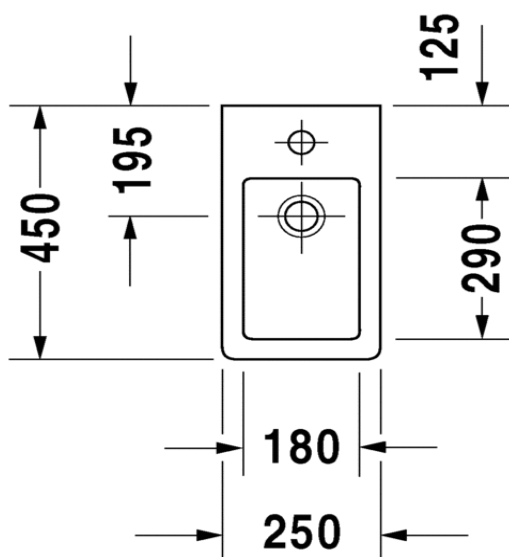

# TECHNICAL SCHEDULE

Duravit Vero handrinse basin

Code: 702.25

*Inspirational + European + Bathroomware*