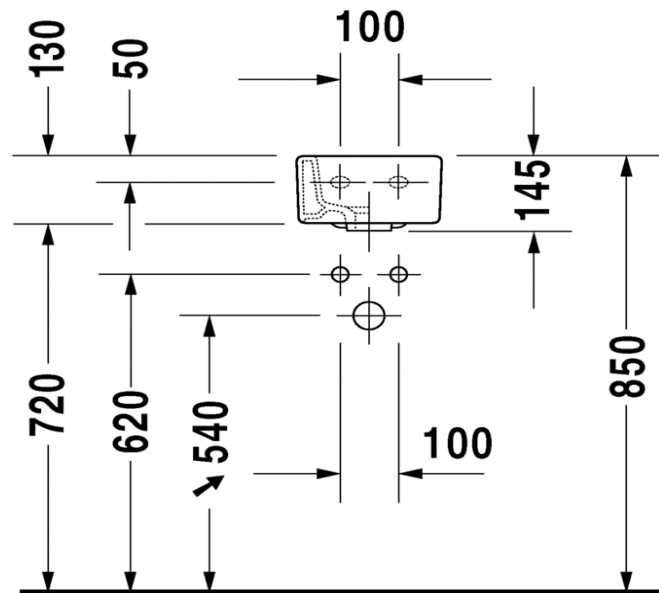

# TECHNICAL SCHEDULE

Duravit Vero handrinse basin

Code: 702.25

*Inspirational + European + Bathroomware*