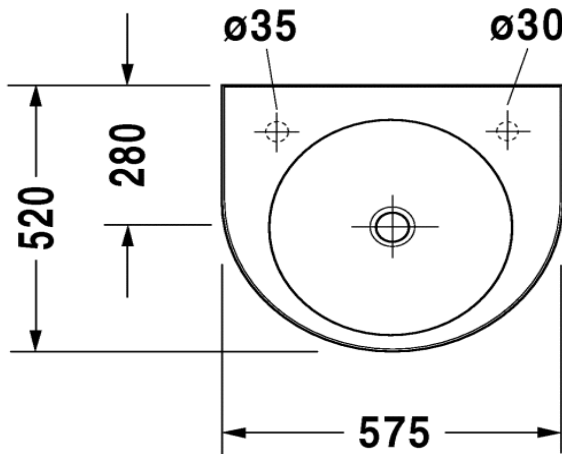

Duravit Architec Washbasin

Code: 449.58

Left, right, 2 or no taphole

*Inspirational + European + Bathroomware*