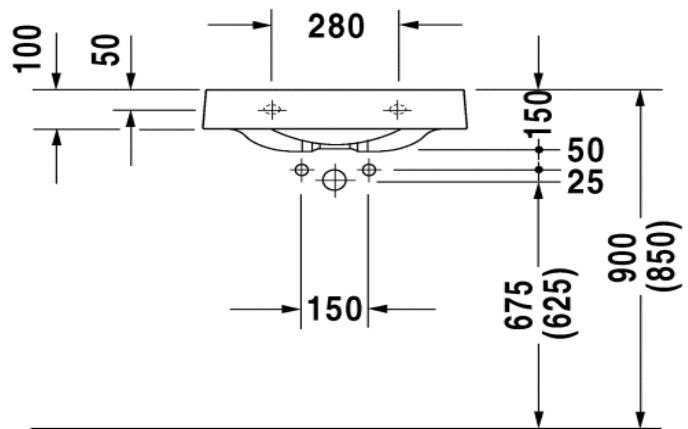

Duravit Architec Washbasin

Code: 449.58

Left, right, 2 or no taphole

*Inspirational + European + Bathroomware*