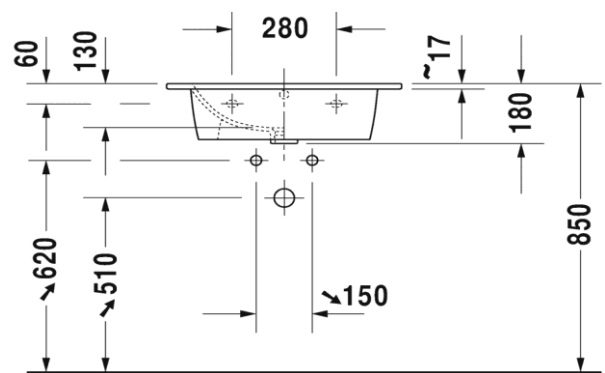

TECHNICAL SCHEDULE

Duravit ME by Starck furniture basin

Code: 2336.63

Inspirational + European + Bathroomware