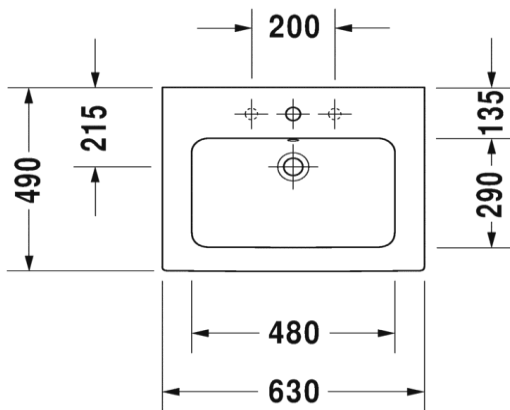

TECHNICAL SCHEDULE

Duravit ME by Starck furniture basin

Code: 2336.63

Inspirational + European + Bathroomware