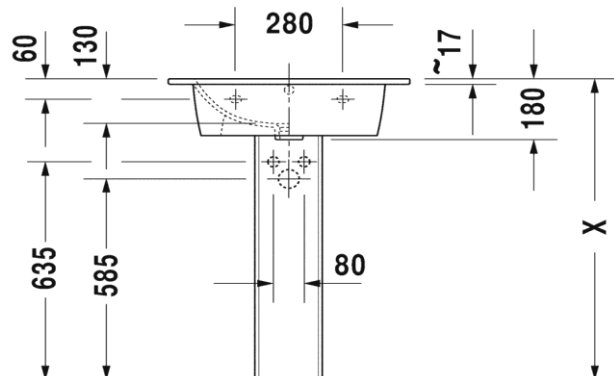

TECHNICAL SCHEDULE

Duravit ME by Starck furniture basin

Code: 2336.63

Inspirational + European + Bathroomware