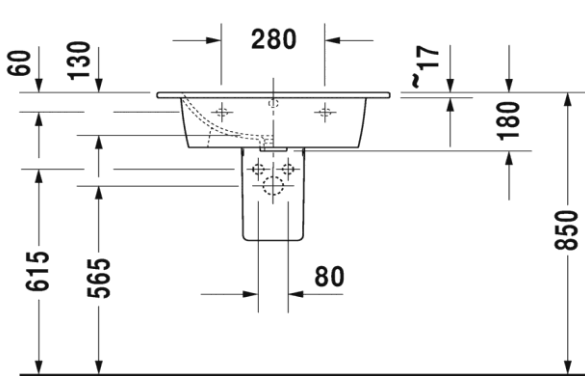

TECHNICAL SCHEDULE

Duravit ME by Starck furniture basin

Code: 2336.63

Inspirational + European + Bathroomware