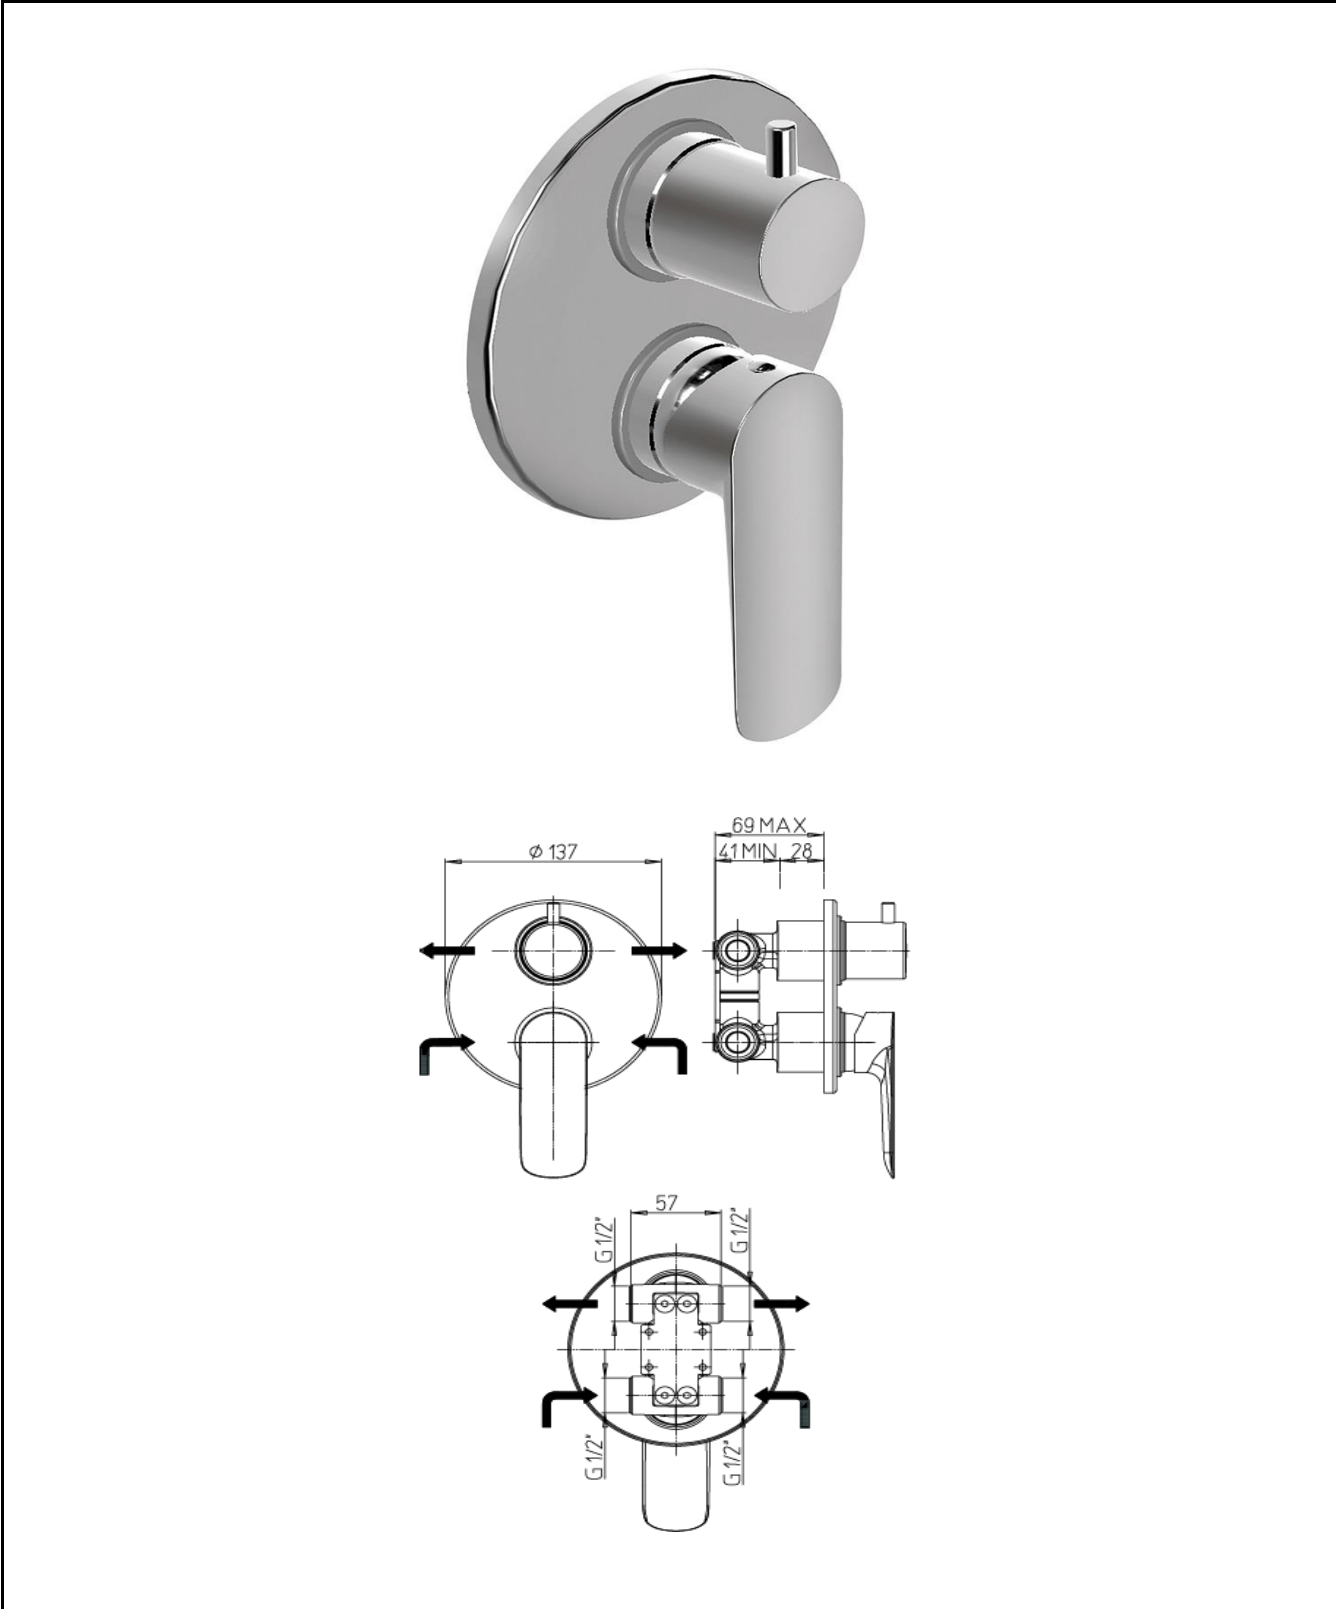

# TECHNICAL SCHEDULE

Paini Nove Shower Mixer with Diverter

Code: 09CR6911

*Inspirational + European + Bathroomware*

t 09 444 5656

e info@metrix.co.nz

www.metrix.co.nz