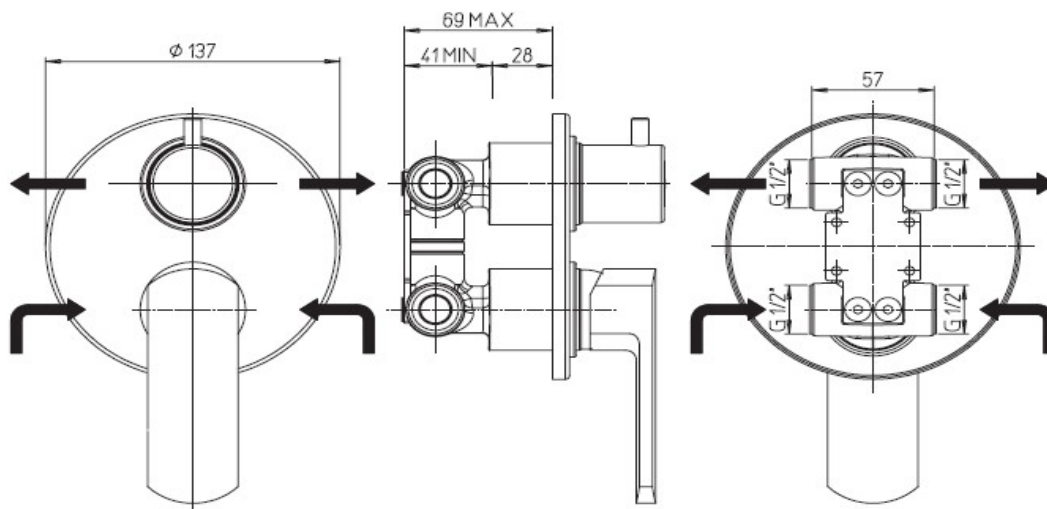

Paini OVO

Paini Ovo shower / bath mixer with diverter

Finish: Chrome

86CR6911

Made in Italy

10 Year Warranty (2 Year for Black)

For Equal Pressure only

Max. Operating Pressure: 500Kpa.

Min. Operating Pressure: 50Kpa.

Pipework must be flushed before installation

Please install as per manufacturers instructions in the box

Due to our policy of continuous product development, the design and specification shown are subject to change without notice.