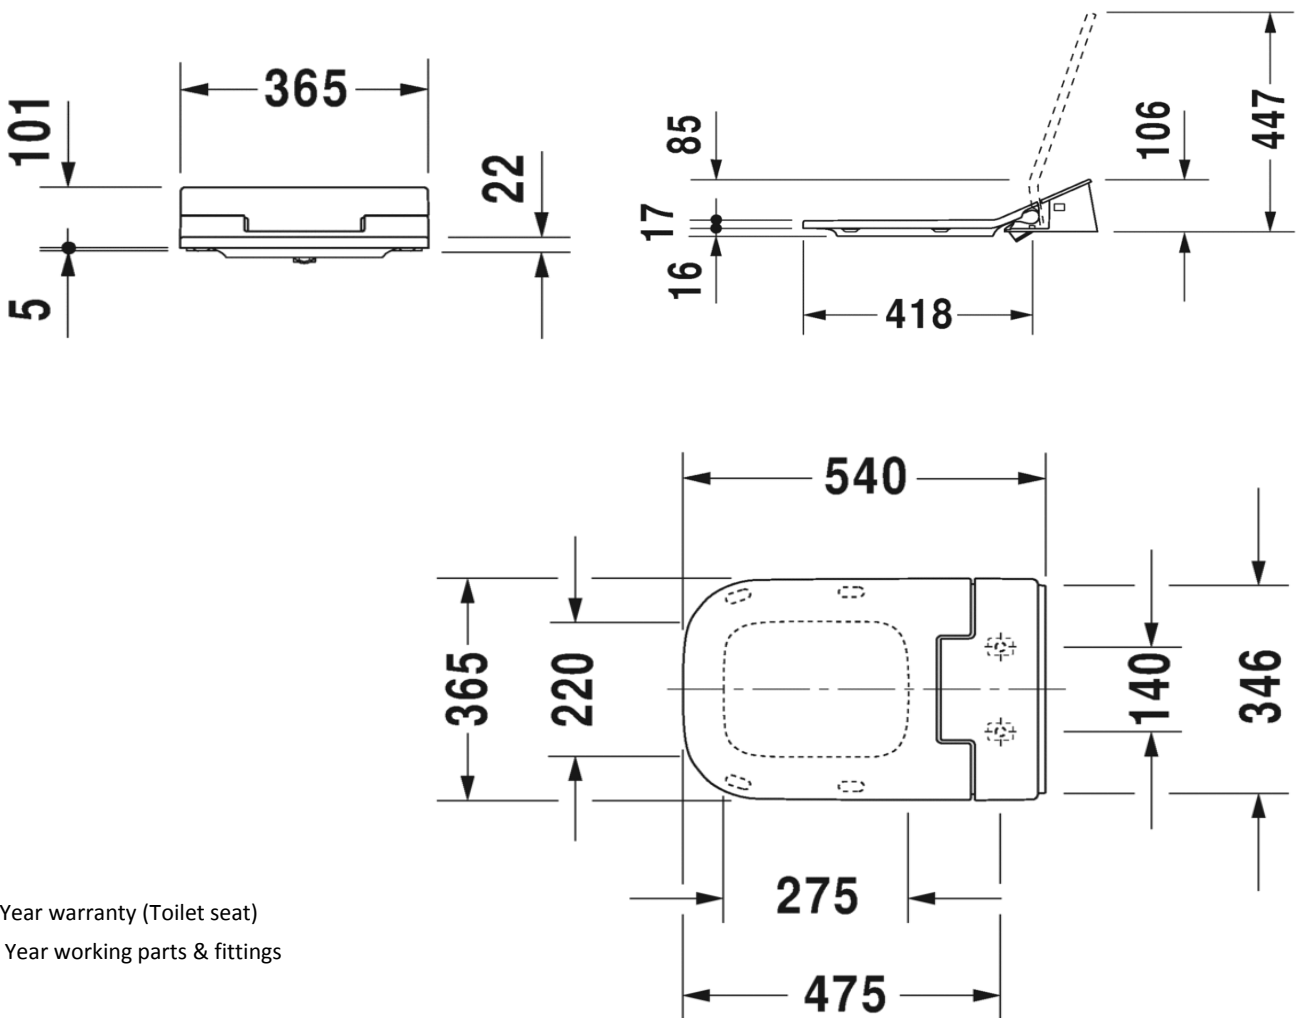

DURAVIT **SensoWash Slim**

SensoWash Slim shower toilet seat with remote control and concealed connection
for Happy D.2 range
611300

2 Year warranty (Toilet seat)
1 Year working parts & fittings

Max. Operating Pressure: 500Kpa.
Min. Operating Pressure: 50Kpa.

Pipework must be flushed before installation

Please install as per manufacturers instructions in the box

Due to our policy of continuous product development, the design and specification shown are subject to change without notice.