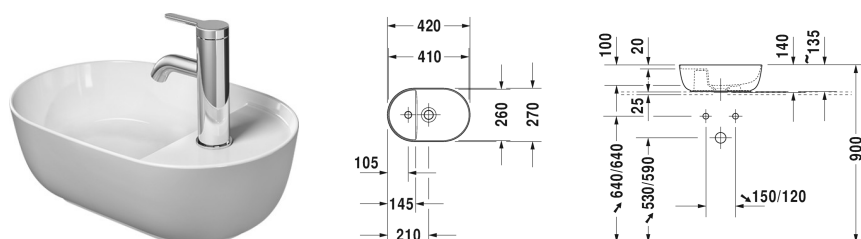

Luv Washbowl # 038142..00

| < 420 millimetre > |

| Washbowl | Dimension | Weight | Order number |
|--|----------------------|----------------|--------------|
| ground, without overflow, ceramic covered slotted waste included, fixings included, reversible, 420 millimetre | | | |
| Colors | | | |
| 00 White Alpin 21 Sand Satin matt 23 Grey Satin matt 26 White Satin matt | | | |
| Variant | | | |
| ● with tap platform | 420 x 270 millimetre | 5.500 kilogram | 038142..00 |
| Infobox | | | |
| Made from DuraCeram, * When using this siphon please observe outlet height from upper surface of finished floor to centre of outlet in accordance with the technical specification sheet | | | |
| Sanitary ceramics with the special WonderGliss surface finish will remain clean and attractive-looking for a long time to come. When ordering WonderGliss please add a "1" as eleventh digit to the model number. | | | |
| Accessory | | | |
| Design Siphon | | 1.500 kilogram | 005036 |
| Suitable products | | | |
| Console for above counter basin and countertop basin compact 1 console with one cut-out, price per section of 100 mm, basic price till 800 mm, 30 mm thickness, 480 millimetre | 480 millimetre | | UV104C |
| Single lever basin mixer S ceramic cartridge, Projection 91 mm, flexible connection hoses 3/8", aerator adjustable, flow rate 5,0 l/min (3 bar), normal spray, connection size DN15, surface chrome, recommended operating pressure 3 - 5 bar, | | | C11010002 |

All drawings contain the necessary measurements which are subject to standard tolerances. They are stated in mm and are non-binding. Exact measurements, in particular for customised installation scenarios, can only be taken from the finished ceramic piece.