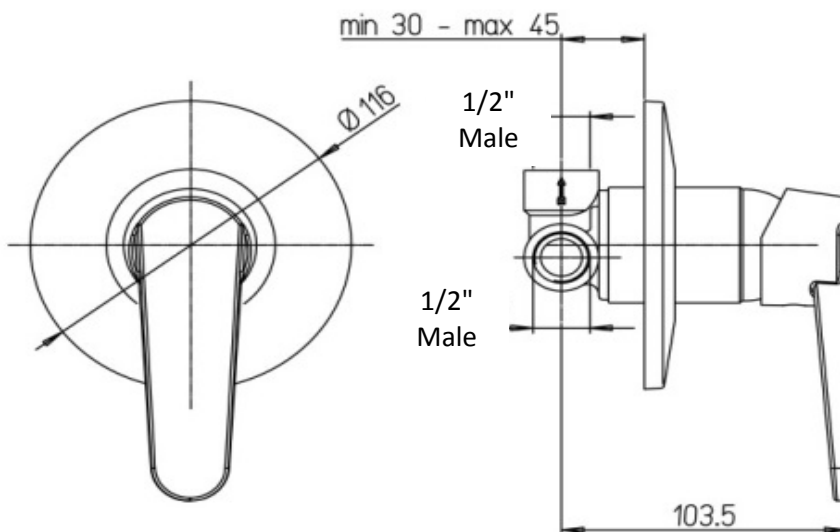

Paini Ventus

Paini Ventus shower mixer

Finish: Chrome

93CR690

Made in Italy

5 Year Warranty

For Equal Pressure only

Max. Operating Pressure: 500Kpa.