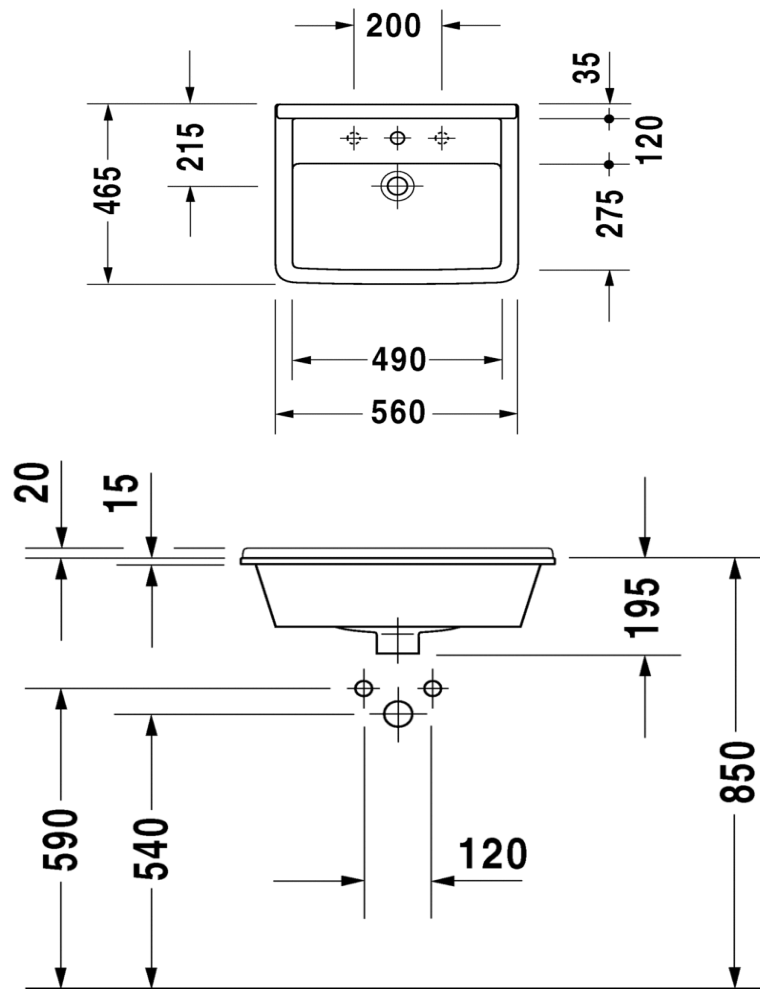

TECHNICAL SCHEDULE

Duravit Starck 3 Drop in basin with tap platform

Code: 302.56

Inspirational + European + Bathroomware