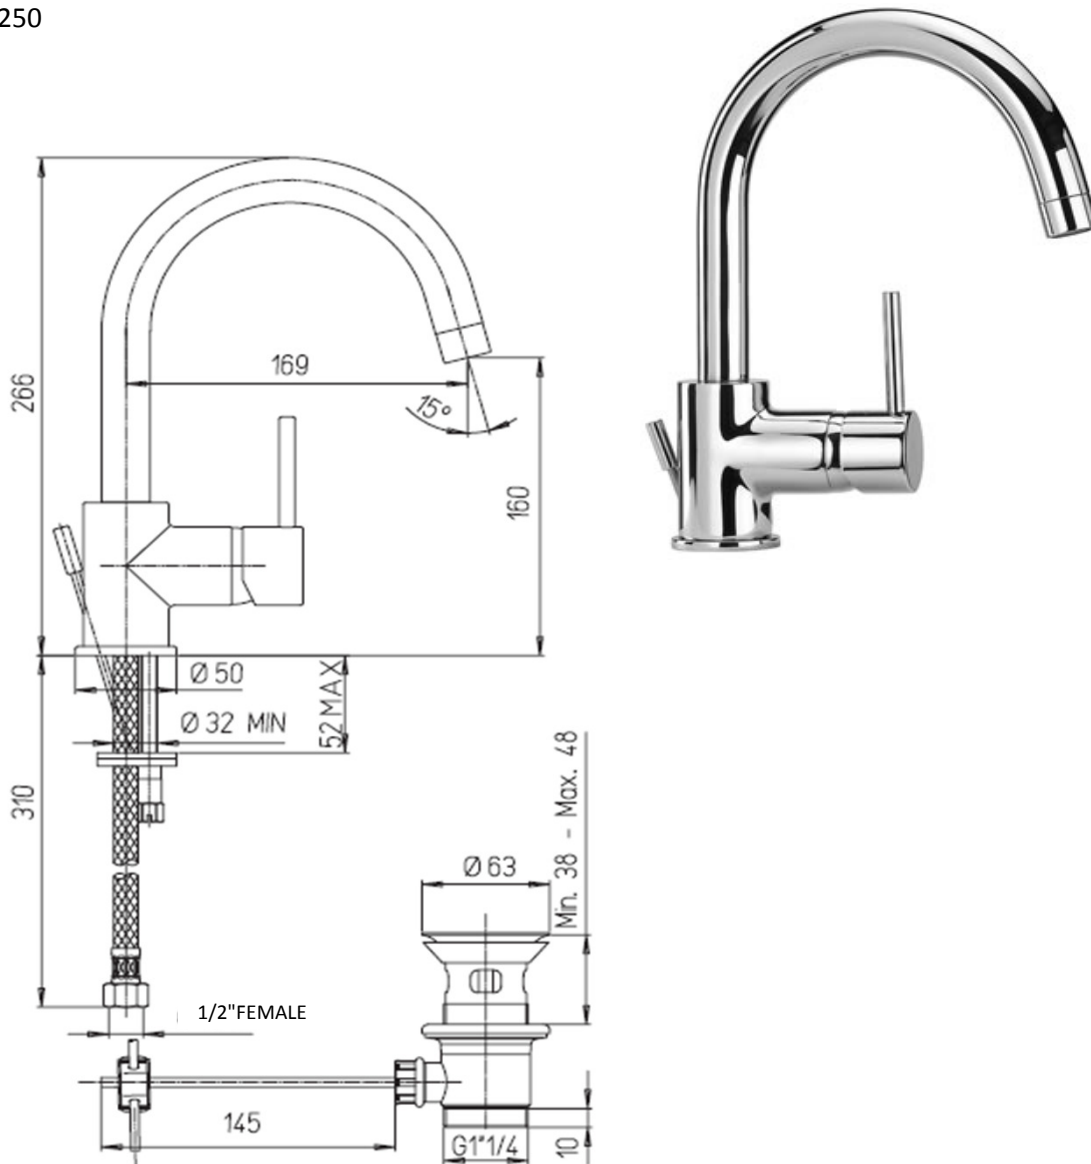

Paini COX

Paini Cox mixer with pop up waste

Finish: Chrome

78CR250

Made in Italy

5 Year Warranty

WELS Rating: 4 Star - 7.5 L/min

For Equal Pressure only

Max. Operating Pressure: 500Kpa.

Min. Operating Pressure: 50Kpa.

Pipework must be flushed before installation

Please install as per manufacturers instructions in the box

Due to our policy of continuous product development, the design and specification shown are subject to change without notice.