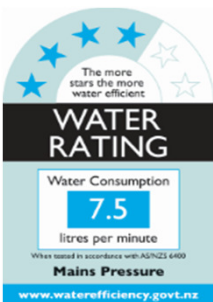

Paini COX

Paini Cox mixer with pop up waste

Finish: Chrome

78CR250

Made in Italy

5 Year Warranty

WELS Rating: 4 Star - 7.5 L/min

For Equal Pressure only