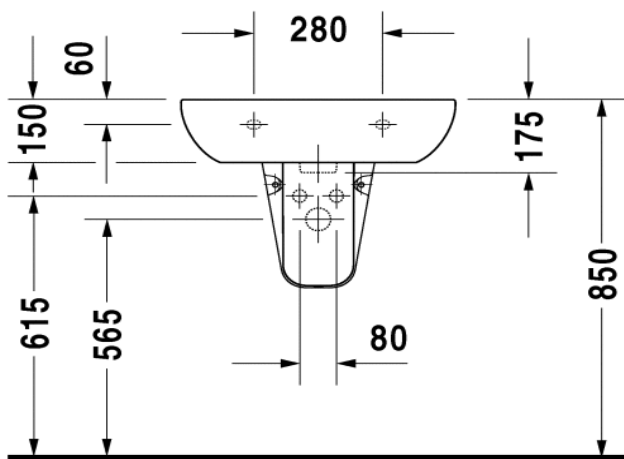

Duravit D Code Washbasin

Code: 2310.60

*Inspirational + European + Bathroomware*