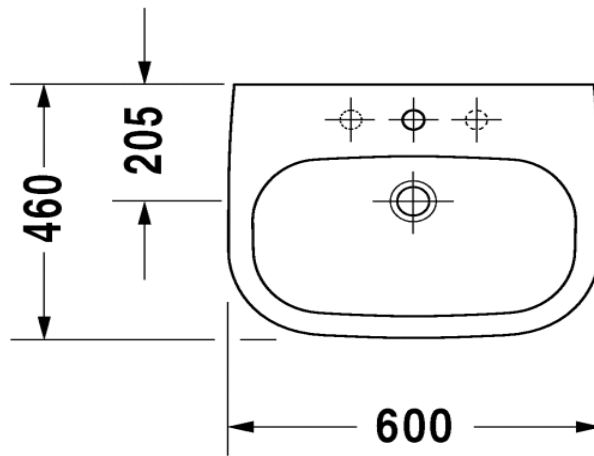

Duravit D Code Washbasin

Code: 2310.60

*Inspirational + European + Bathroomware*