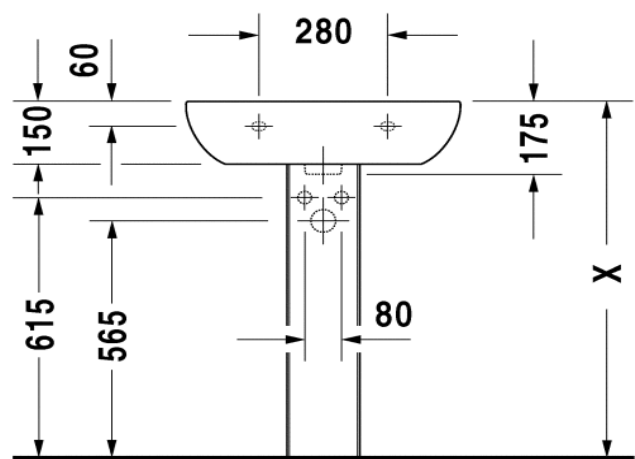

Duravit D Code Washbasin

Code: 2310.60

*Inspirational + European + Bathroomware*