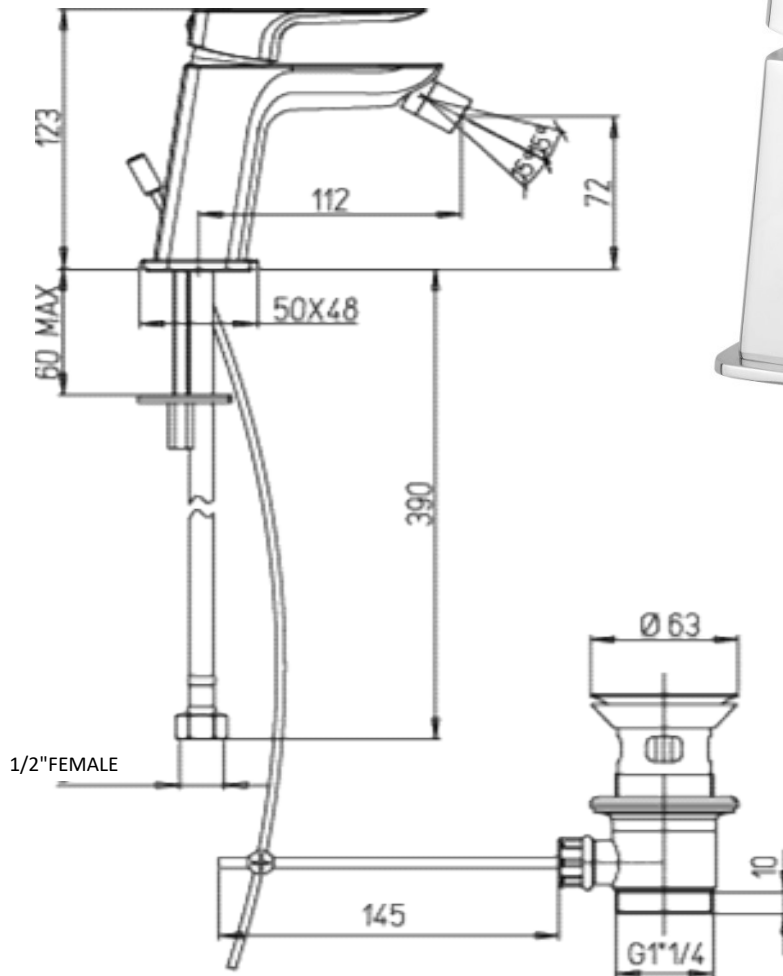

Paini Nove

Paini Nove bidet mixer

Finish: Chrome

09CR306

Made in Italy

10 Year Warranty

WELS Rating: 4 Star - 7.5 Litres/Min

For Equal Pressure only

Max. Operating Pressure: 500Kpa.

Min. Operating Pressure: 50Kpa.

Pipework must be flushed before installation

Please install as per manufacturers instructions in the box

Due to our policy of continuous product development, the design and specification shown are subject to change without notice.