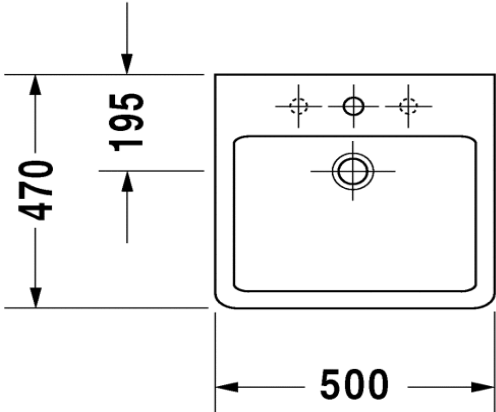

TECHNICAL SCHEDULE

Duravit Vero Washbasin

Code: 454.50

Inspirational + European + Bathroomware

t 09 444 5656

e info@metrix.co.nz

www.metrix.co.nz