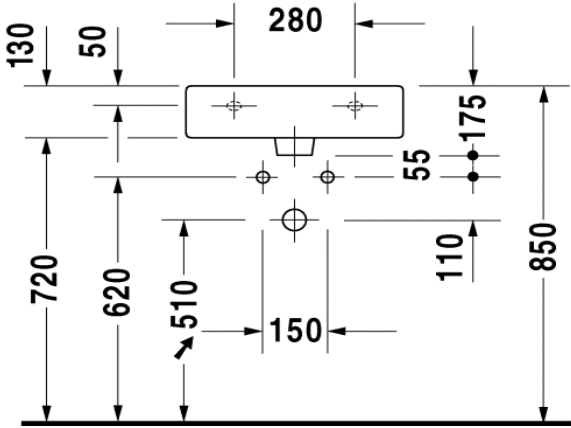

TECHNICAL SCHEDULE

Duravit Vero Washbasin

Code: 454.50

Inspirational + European + Bathroomware

t 09 444 5656

e info@metrix.co.nz

www.metrix.co.nz