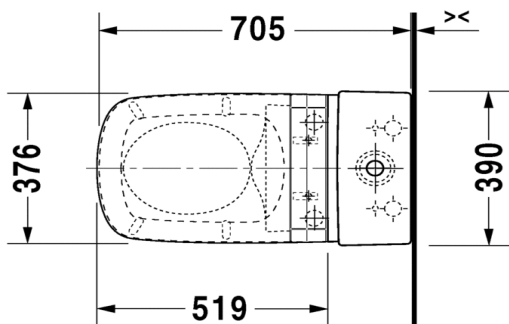

DURAVIT DuraStyle

Duravit DuraStyle back to wall suite for SensoWash, S set out 75 - 175mm

(Requires SensoWash C shower toilet seat 610200)

(Requires SensoWash Slim shower toilet seat 611200)

2156.59

5 Year warranty (Vitreous China)

WELS Rating: 4 Star - 4.5/3 L

Max. Operating Pressure: 500Kpa.

Min. Operating Pressure: 50Kpa.

Pipework must be flushed before installation

Please install as per manufacturers instructions in the box

Due to our policy of continuous product development, the design and specification shown are subject to change without notice.

Please confirm all particulars with your sales consultant prior to purchase.

DURAVIT DuraStyle

Duravit DuraStyle back to wall suite for SensoWash, S set out 75 - 175mm

(Requires SensoWash C shower toilet seat 610200)