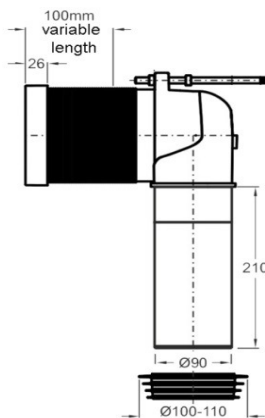

DURAVIT DuraStyle

Duravit DuraStyle back to wall suite for SensoWash, S set out 75 - 175mm

(Requires SensoWash C shower toilet seat 610200)

(Requires SensoWash Slim shower toilet seat 611200)

2156.59

5 Year warranty (Vitreous China)

Please confirm all particulars with your sales consultant prior to purchase.

DURAVIT DuraStyle

Duravit DuraStyle back to wall suite for SensoWash, S set out 75 - 175mm

(Requires SensoWash C shower toilet seat 610200)

(Requires SensoWash Slim shower toilet seat 611200)

2156.59

5 Year warranty (Vitreous China)

WELS Rating: 4 Star - 4.5/3 L

Above connector sold separately, if required

#8990250000

Max. Operating Pressure: 500Kpa.