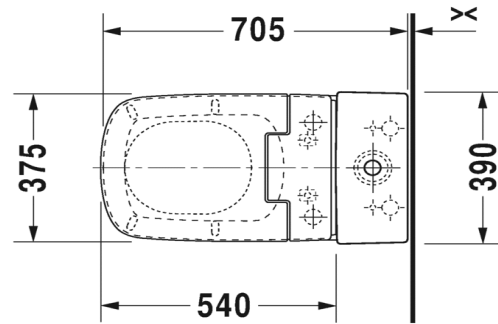

DURAVIT DuraStyle

Duravit DuraStyle back to wall suite for SensoWash, S set out 75 - 175mm

(Requires SensoWash C shower toilet seat 610200)

(Requires SensoWash Slim shower toilet seat 611200)

2156.59

5 Year warranty (Vitreous China)

WELS Rating: 4 Star - 4.5/3 L

Max. Operating Pressure: 500Kpa.

Min. Operating Pressure: 50Kpa.

Pipework must be flushed before installation

Please install as per manufacturers instructions in the box

Due to our policy of continuous product development, the design and specification shown are subject to change without notice.

Please confirm all particulars with your sales consultant prior to purchase.

DURAVIT DuraStyle

Duravit DuraStyle back to wall suite for SensoWash, S set out 75 - 175mm

(Requires SensoWash C shower toilet seat 610200)