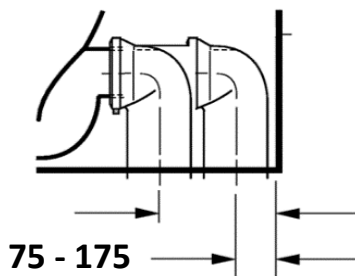

Please confirm all particulars with your sales consultant prior to purchase.

DURAVIT DuraStyle

Duravit DuraStyle back to wall suite for SensoWash, S set out 75 - 175mm

(Requires SensoWash C shower toilet seat 610200)

(Requires SensoWash Slim shower toilet seat 611200)

2156.59

5 Year warranty (Vitreous China)

WELS Rating: 4 Star - 4.5/3 L

Above connector sold separately, if required

#8990250000

Max. Operating Pressure: 500Kpa.