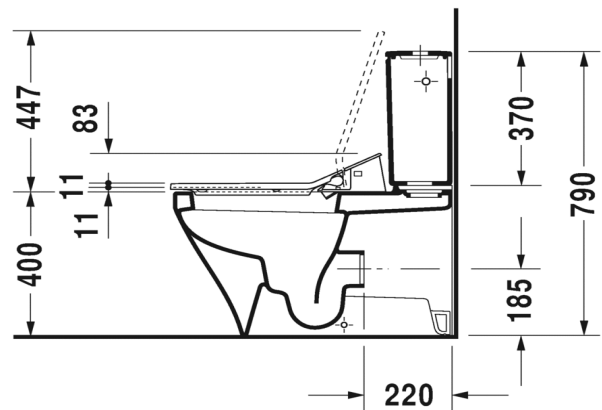

DURAVIT DuraStyle

Duravit DuraStyle back to wall suite for SensoWash, S set out 75 - 175mm

(Requires SensoWash C shower toilet seat 610200)

(Requires SensoWash Slim shower toilet seat 611200)

2156.59

5 Year warranty (Vitreous China)

WELS Rating: 4 Star - 4.5/3 L

Max. Operating Pressure: 500Kpa.

Min. Operating Pressure: 50Kpa.

Pipework must be flushed before installation

Please install as per manufacturers instructions in the box

Due to our policy of continuous product development, the design and specification shown are subject to change without notice.

Please confirm all particulars with your sales consultant prior to purchase.

DURAVIT DuraStyle

Duravit DuraStyle back to wall suite for SensoWash, S set out 75 - 175mm

(Requires SensoWash C shower toilet seat 610200)

(Requires SensoWash Slim shower toilet seat 611200)

2156.59

5 Year warranty (Vitreous China)

WELS Rating: 4 Star - 4.5/3 L

Above connector sold separately, if required

#8990250000

Max. Operating Pressure: 500Kpa.