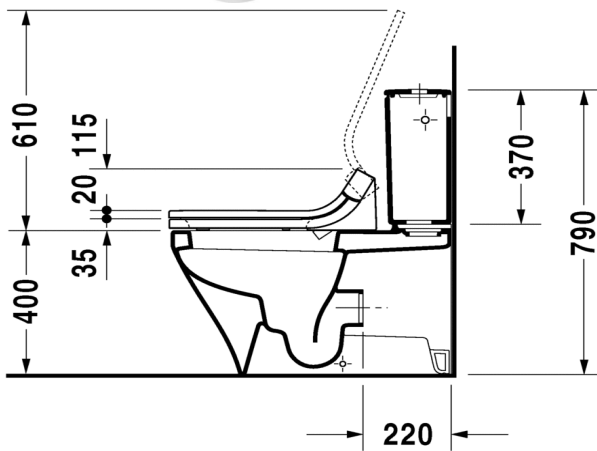

DURAVIT DuraStyle

Duravit DuraStyle back to wall suite for SensoWash, S set out 75 - 175mm

(Requires SensoWash C shower toilet seat 610200)

(Requires SensoWash Slim shower toilet seat 611200)

2156.59

5 Year warranty (Vitreous China)

WELS Rating: 4 Star - 4.5/3 L

Max. Operating Pressure: 500Kpa.

Min. Operating Pressure: 50Kpa.

Pipework must be flushed before installation

Please install as per manufacturers instructions in the box

Due to our policy of continuous product development, the design and specification shown are subject to change without notice.

Please confirm all particulars with your sales consultant prior to purchase.

DURAVIT DuraStyle

Duravit DuraStyle back to wall suite for SensoWash, S set out 75 - 175mm

(Requires SensoWash C shower toilet seat 610200)

(Requires SensoWash Slim shower toilet seat 611200)

2156.59

5 Year warranty (Vitreous China)

WELS Rating: 4 Star - 4.5/3 L

Above connector sold separately, if required

#8990250000

Max. Operating Pressure: 500Kpa.