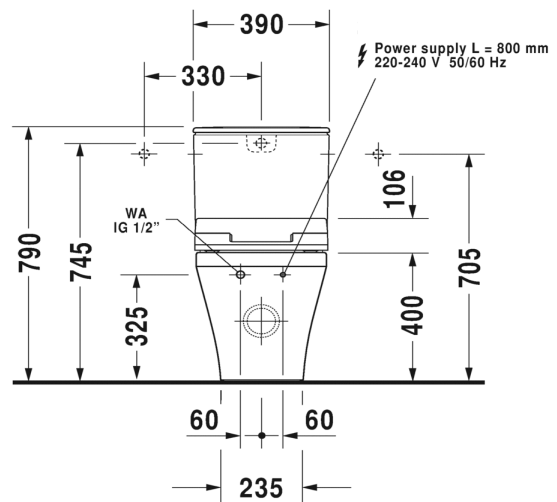

DURAVIT DuraStyle

Duravit DuraStyle back to wall suite for SensoWash, S set out 75 - 175mm

(Requires SensoWash C shower toilet seat 610200)

(Requires SensoWash Slim shower toilet seat 611200)

2156.59

5 Year warranty (Vitreous China)

WELS Rating: 4 Star - 4.5/3 L

Max. Operating Pressure: 500Kpa.

Min. Operating Pressure: 50Kpa.

Pipework must be flushed before installation

Please install as per manufacturers instructions in the box

Due to our policy of continuous product development, the design and specification shown are subject to change without notice.

Please confirm all particulars with your sales consultant prior to purchase.

DURAVIT DuraStyle

Duravit DuraStyle back to wall suite for SensoWash, S set out 75 - 175mm

(Requires SensoWash C shower toilet seat 610200)

(Requires SensoWash Slim shower toilet seat 611200)

2156.59

5 Year warranty (Vitreous China)

WELS Rating: 4 Star - 4.5/3 L

Above connector sold separately, if required

#8990250000

Max. Operating Pressure: 500Kpa.