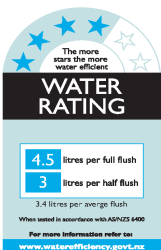

DURAVIT DuraStyle

Duravit DuraStyle back to wall suite for SensoWash, S set out 75 - 175mm

(Requires SensoWash C shower toilet seat 610200)

(Requires SensoWash Slim shower toilet seat 611200)

2156.59

5 Year warranty (Vitreous China)

WELS Rating: 4 Star - 4.5/3 L

Max. Operating Pressure: 500Kpa.

Min. Operating Pressure: 50Kpa.

Pipework must be flushed before installation

Please install as per manufacturers instructions in the box

Due to our policy of continuous product development, the design and specification shown are subject to change without notice.