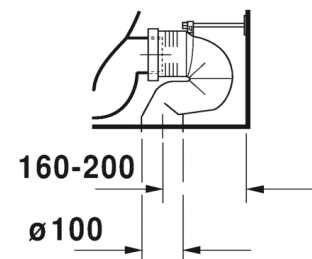

Please confirm all particulars with your sales consultant prior to purchase.

DURAVIT DuraStyle

Duravit DuraStyle back to wall suite for SensoWash, S set out 75 - 175mm

(Requires SensoWash C shower toilet seat 610200)

(Requires SensoWash Slim shower toilet seat 611200)

2156.59

5 Year warranty (Vitreous China)

WELS Rating: 4 Star - 4.5/3 L

Above connector sold separately, if required

#8990250000

Max. Operating Pressure: 500Kpa.