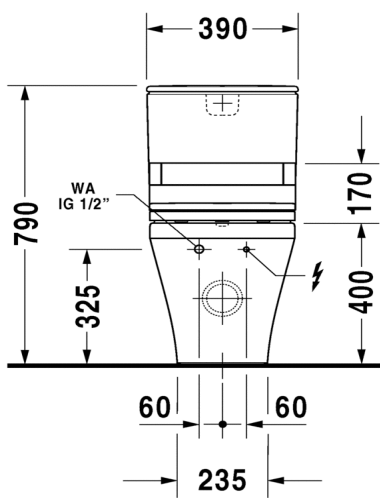

DURAVIT DuraStyle

Duravit DuraStyle back to wall suite for SensoWash, S set out 75 - 175mm

(Requires SensoWash C shower toilet seat 610200)

(Requires SensoWash Slim shower toilet seat 611200)

2156.59

5 Year warranty (Vitreous China)

WELS Rating: 4 Star - 4.5/3 L

Max. Operating Pressure: 500Kpa.

Min. Operating Pressure: 50Kpa.

Pipework must be flushed before installation

Please install as per manufacturers instructions in the box

Due to our policy of continuous product development, the design and specification shown are subject to change without notice.

Please confirm all particulars with your sales consultant prior to purchase.

DURAVIT DuraStyle

Duravit DuraStyle back to wall suite for SensoWash, S set out 75 - 175mm

(Requires SensoWash C shower toilet seat 610200)

(Requires SensoWash Slim shower toilet seat 611200)

2156.59

5 Year warranty (Vitreous China)

WELS Rating: 4 Star - 4.5/3 L

Above connector sold separately, if required

#8990250000

Max. Operating Pressure: 500Kpa.