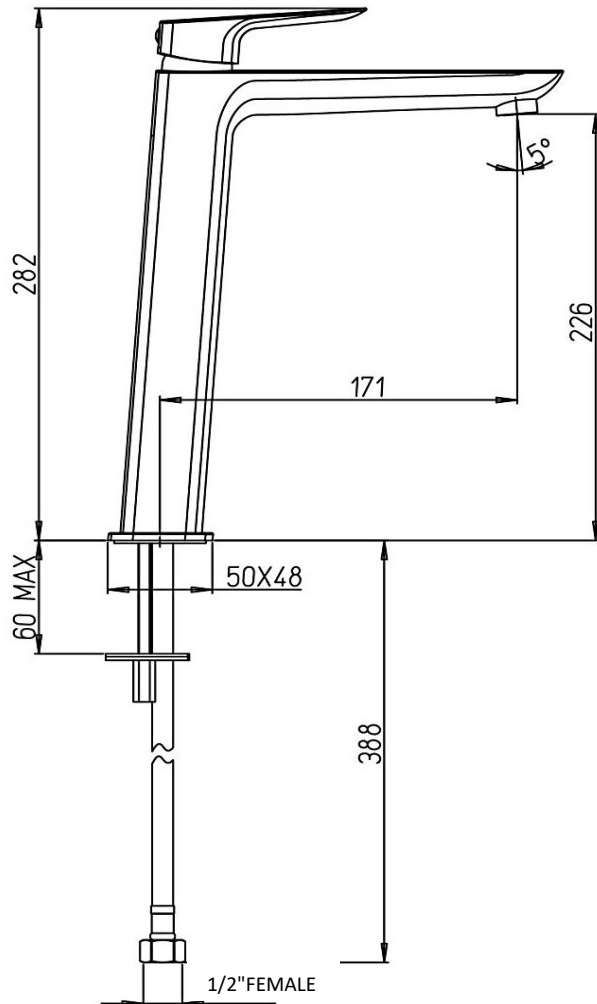

Paini Nove

Paini Nove basin mixer, 171mm projection

Finish: Chrome

09CR205LL

Made in Italy

10 Year Warranty (2 Year for Black)

WELS Rating: 4 Star - 7.5 Litres/Min

For Equal Pressure only

Max. Operating Pressure: 500Kpa.

Min. Operating Pressure: 50Kpa.

Pipework must be flushed before installation

Please install as per manufacturers instructions in the box

Available finishes:

BK - Black

GM - Gun Metal