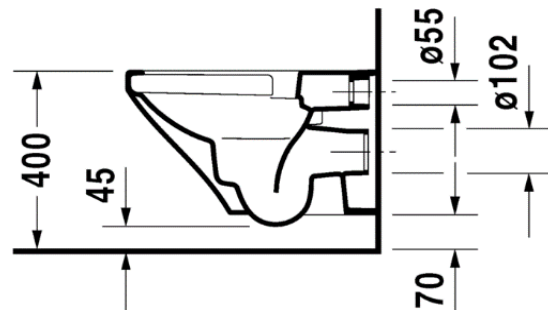

# DURAVIT DuraStyle

Duravit DuraStyle Rimless wall mounted pan with invisible fixings  
(Requires soft close seat 063.79)

2551.09

5 Year warranty (Vitreous China)

WELS Rating: 4 Star - 4.5/3 L

Max. Operating Pressure: 500Kpa.