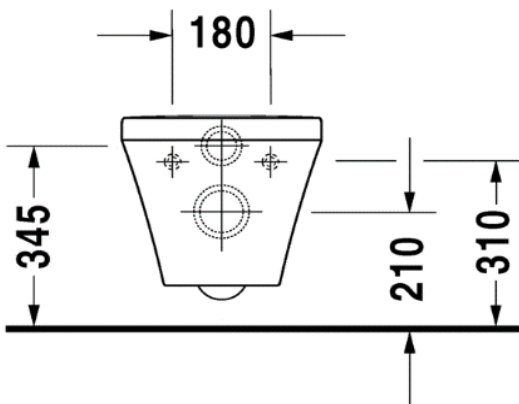

# DURAVIT DuraStyle

Duravit DuraStyle Rimless wall mounted pan with invisible fixings  
(Requires soft close seat 063.79)

2551.09

5 Year warranty (Vitreous China)

WELS Rating: 4 Star - 4.5/3 L

Max. Operating Pressure: 500Kpa.