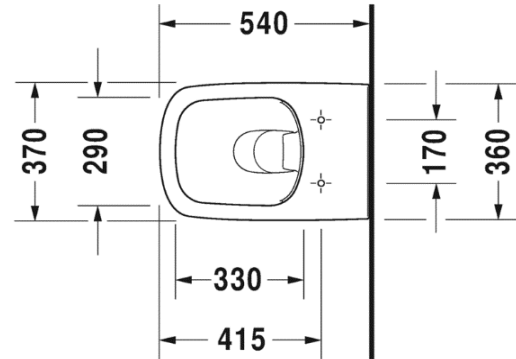

# DURAVIT DuraStyle

Duravit DuraStyle Rimless wall mounted pan with invisible fixings  
(Requires soft close seat 063.79)

2551.09

5 Year warranty (Vitreous China)

WELS Rating: 4 Star - 4.5/3 L

Max. Operating Pressure: 500Kpa.