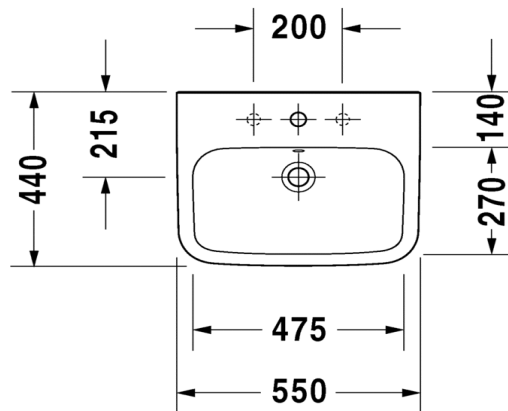

# TECHNICAL SCHEDULE

Duravit Durastyle washbasin

Code: 2319.55

*Inspirational + European + Bathroomware*