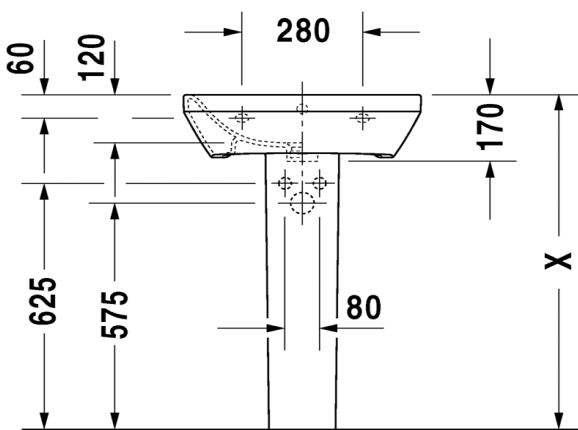

# TECHNICAL SCHEDULE

Duravit Durastyle washbasin

Code: 2319.55

*Inspirational + European + Bathroomware*