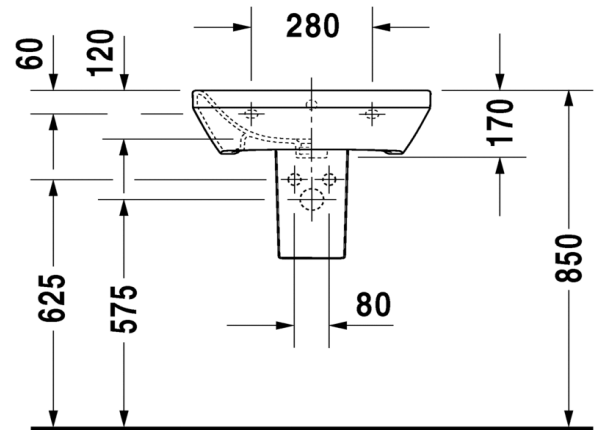

# TECHNICAL SCHEDULE

Duravit Durastyle washbasin

Code: 2319.55

*Inspirational + European + Bathroomware*