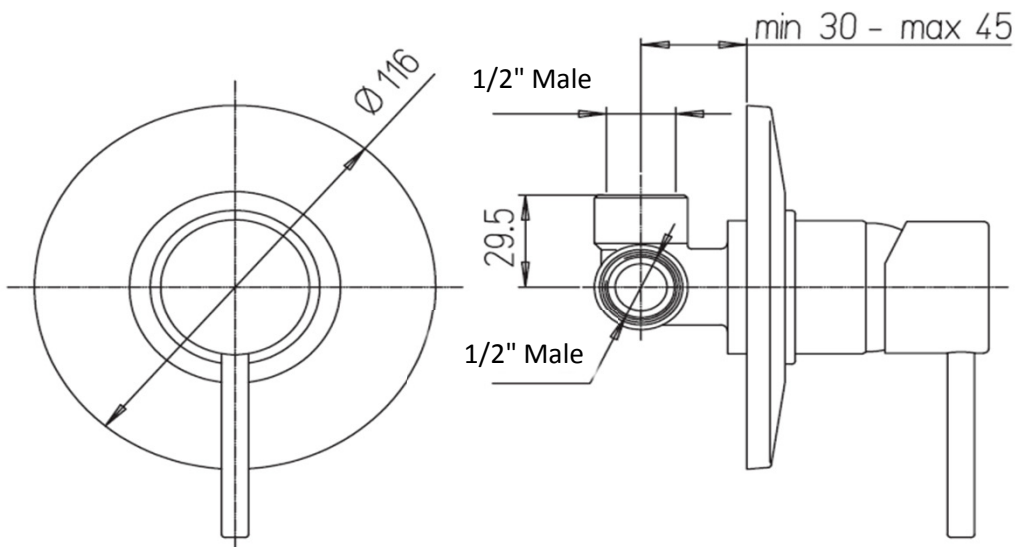

Paini COX

Paini Cox shower mixer

Finish: Chrome

78CR690

Made in Italy
5 Year Warranty

For Equal Pressure only

Max. Operating Pressure: 500Kpa.

Min. Operating Pressure: 50Kpa.

Pipework must be flushed before installation

Please install as per manufacturers instructions in the box

Available finishes:

CQ - Brushed Nickel

Due to our policy of continuous product development, the design and specification shown are subject to change without notice.