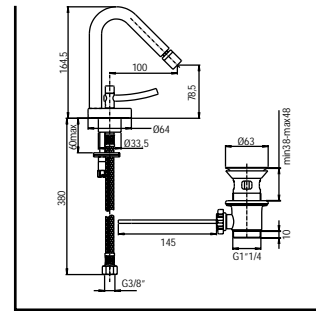

81CR207
Batteria lavabo 3 fori a muro
Melangeur 3 trous mural
Built-in three holes wall
mounted mixer
Wand-Dreiloch-
waschtischbatterie