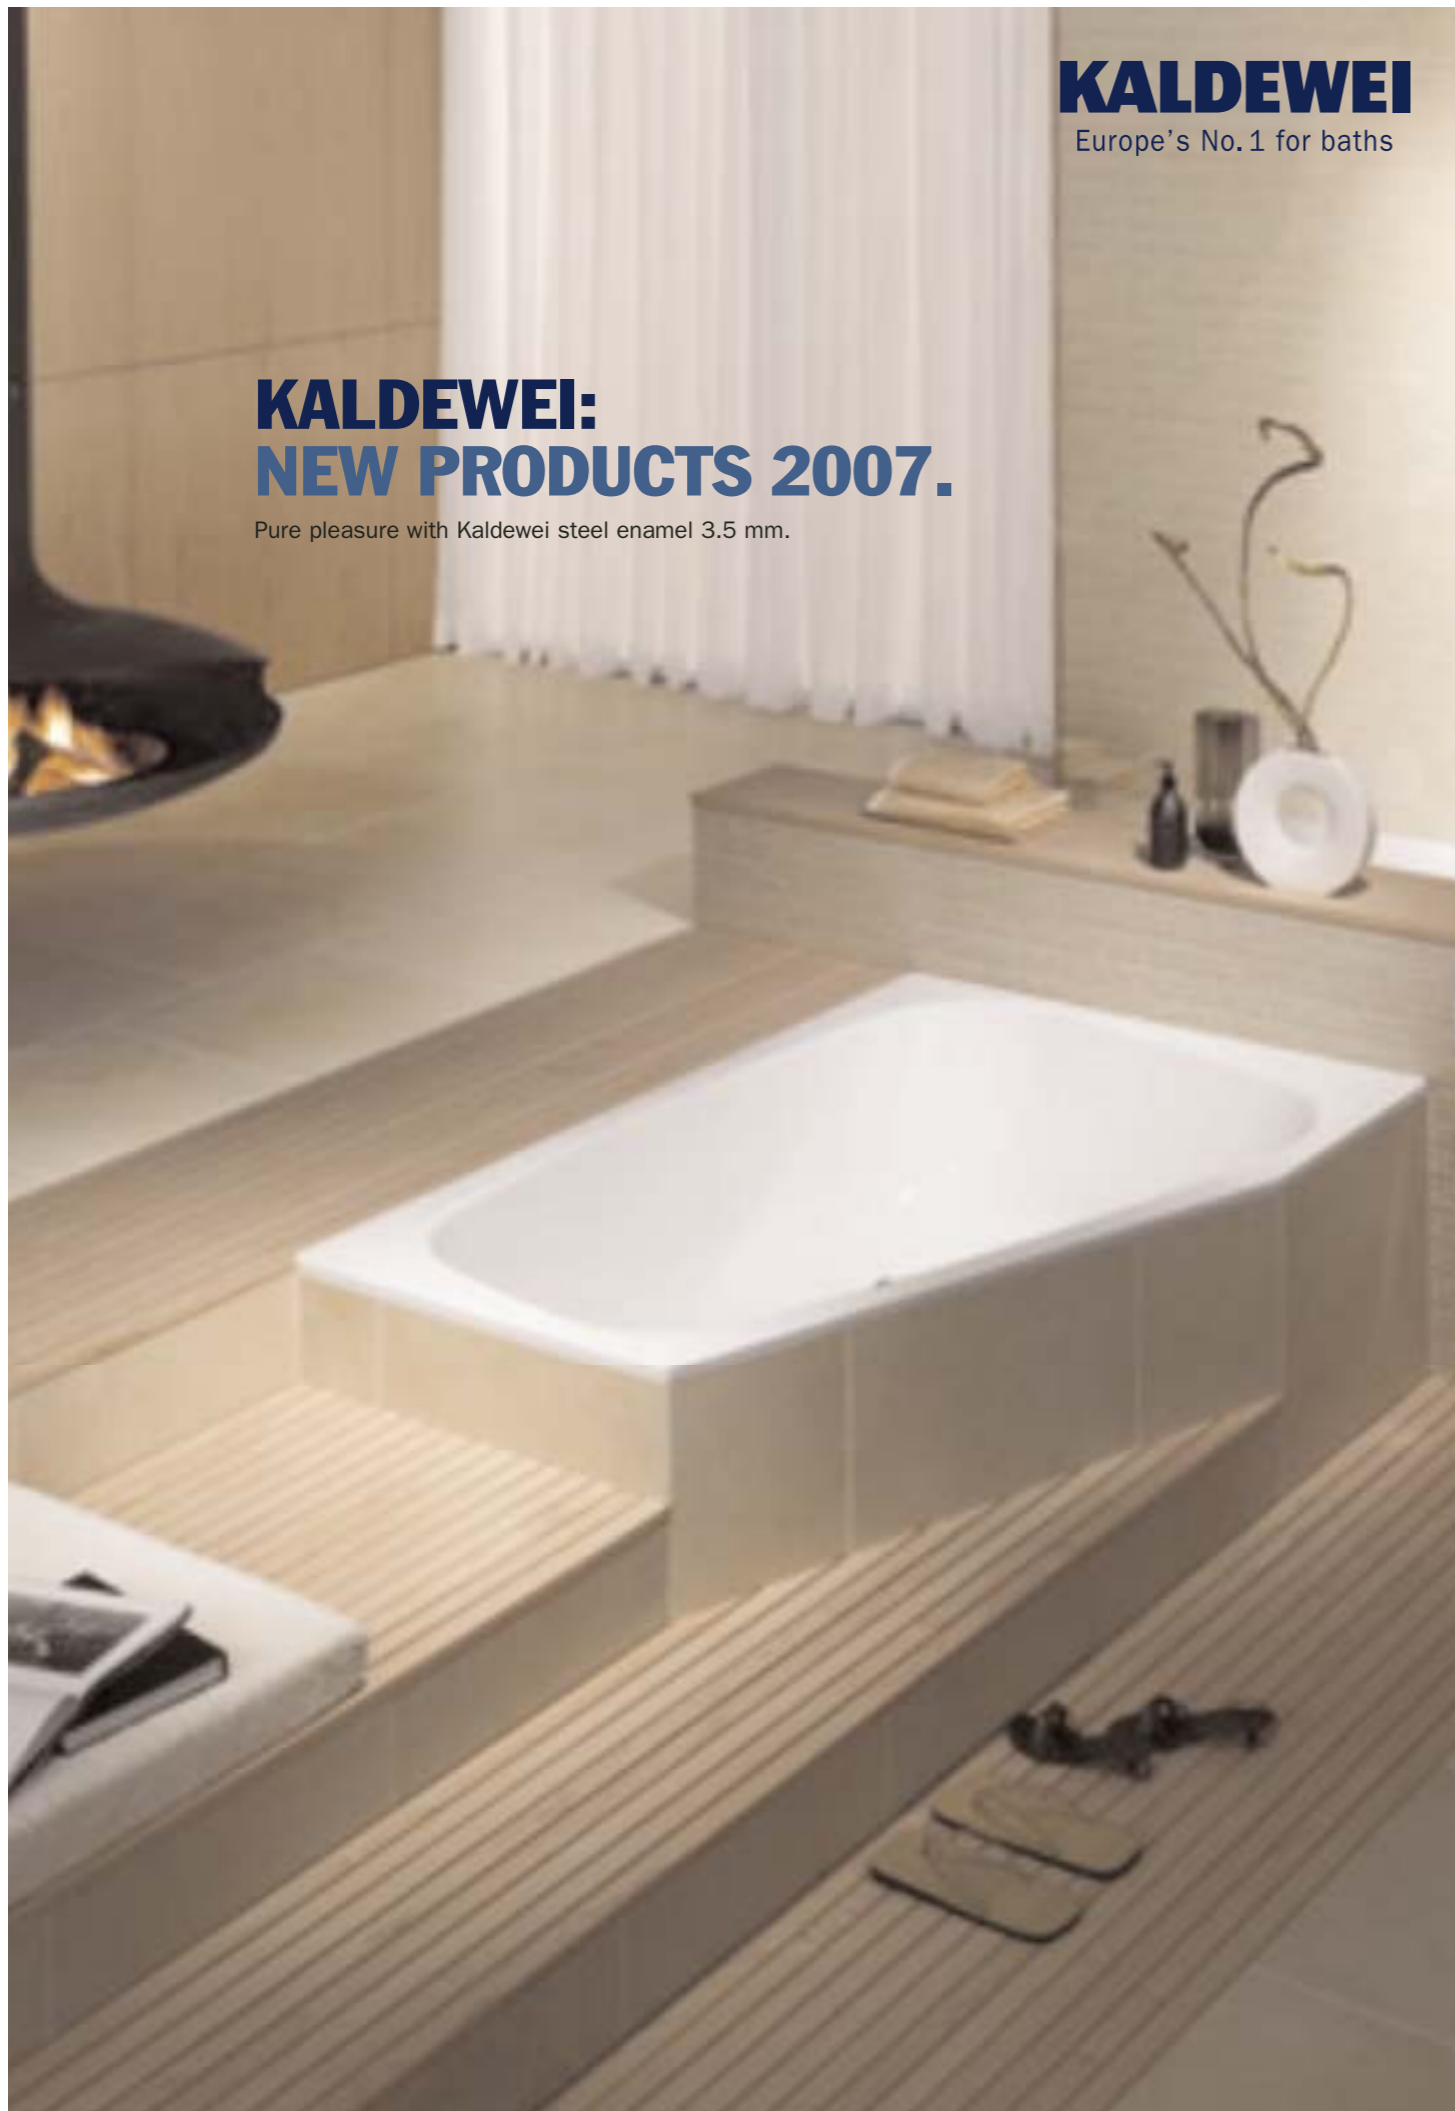

KALDEWEI

Europe's No. 1 for baths

**KALDEWEI:
NEW PRODUCTS 2007.**

Pure pleasure with Kaldewei steel enamel 3.5 mm.

CONTENTS

CONTENTS

PLAZA DUO	Page	4
ELLIPSO DUO	Page	6
CORNEZZA	Page	8
ARRONDO	Page	10
CONODUO MOULDED PANEL	Page	12
MULTIFUNCTIONAL CUSHIONS	Page	14
SHOWER TRAY FOOT FRAME FR FOR QUARTER-CIRCLE SHOWER TRAYS	Page	15

INSPIRING INNOVATIONS. THE SAME RELIABLE QUALITY.

In addition to a number of technical enhancements and innovations, we are focusing this year on one special theme: bathing together. Since a shared bath not only pampers your body, but also does wonders for your relationship, Kaldewei has developed two new baths that combine relaxed togetherness with high aesthetic value. These are joined by two new shower trays with strikingly clear lines and generous dimensions. Thanks to our own enamel production and decades of experience, Kaldewei can guarantee all customers especially high-quality, long-lasting products made of Kaldewei steel enamel 3.5 mm.

SIDE-BY-SIDE PLEASURE. THE NEW PLAZA DUO DOUBLE BATH.

The latest market research shows that bathing together is becoming an increasingly popular way to promote a healthy relationship. There is a very special feeling of harmony and togetherness that comes from enjoying a bath side-by-side. Thanks to its especially generous proportions, its soft inner contours and a form that tapers toward the foot end, the new PLAZA DUO double bath – designed by the Phoenix Design Studio, Stuttgart/Tokyo – is ideally suited for two people to recline next to each other and indulge in a relaxing bath. PLAZA DUO – the new togetherness. Available for left or right mounting. Dimensions: 180 x 120/80 x 43 cm.