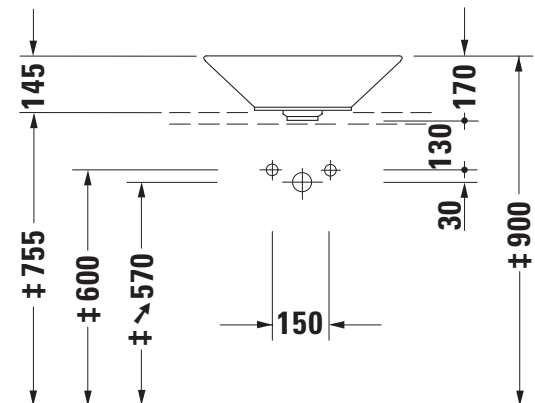

☐ Technical Drawing

Scale 1 : 20

∩ in combination with siphon # 0050361000.
‡ dependent on vanity unit