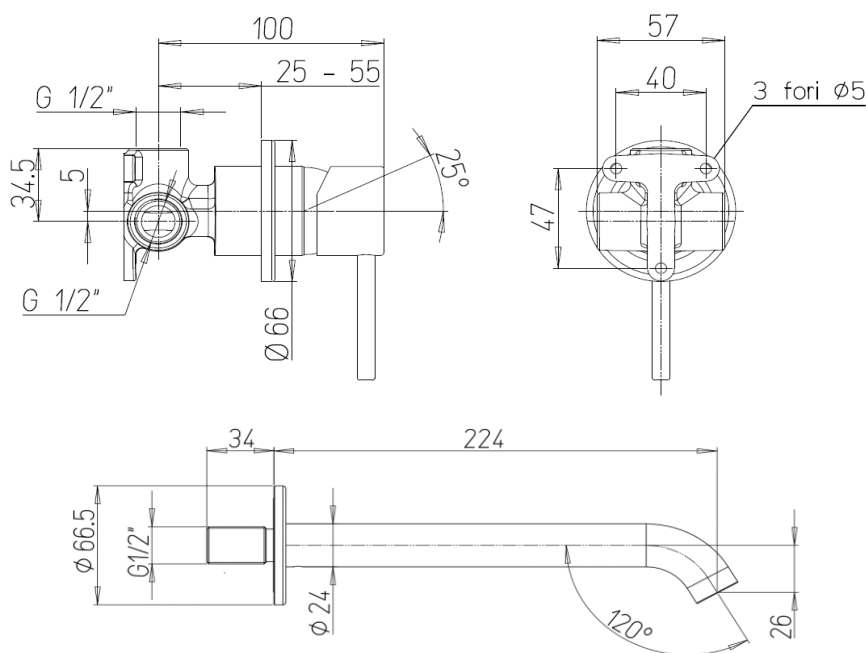

Paini COX O2

Paini Cox O2 wall mounted basin mixer 220mm spout

Finish: Chrome

78CR208LO

Made in Italy

10 Year Warranty (2 Year for Black)

Water Efficiency: 5 Star

Water Consumption: 5 L/min

For Equal Pressure only

Max. Operating Pressure: 500Kpa.

Min. Operating Pressure: 50Kpa.

Pipework must be flushed before installation

Please install as per manufacturers instructions in the box

Available finishes: