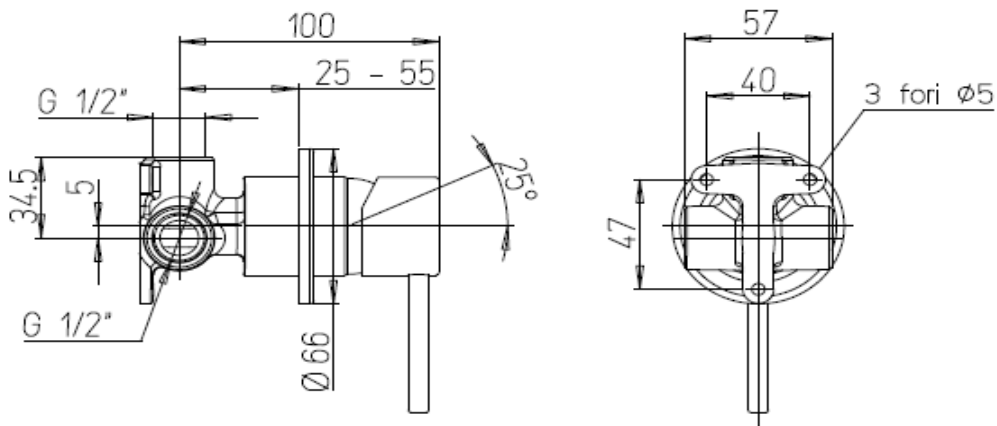

Paini COX O2

Paini Cox O2 shower mixer with small faceplate

Finish: Chrome

78CR690OSM

Made in Italy

10 Year Warranty (2 Year for Black)

For Equal Pressure only

Max. Operating Pressure: 500Kpa.