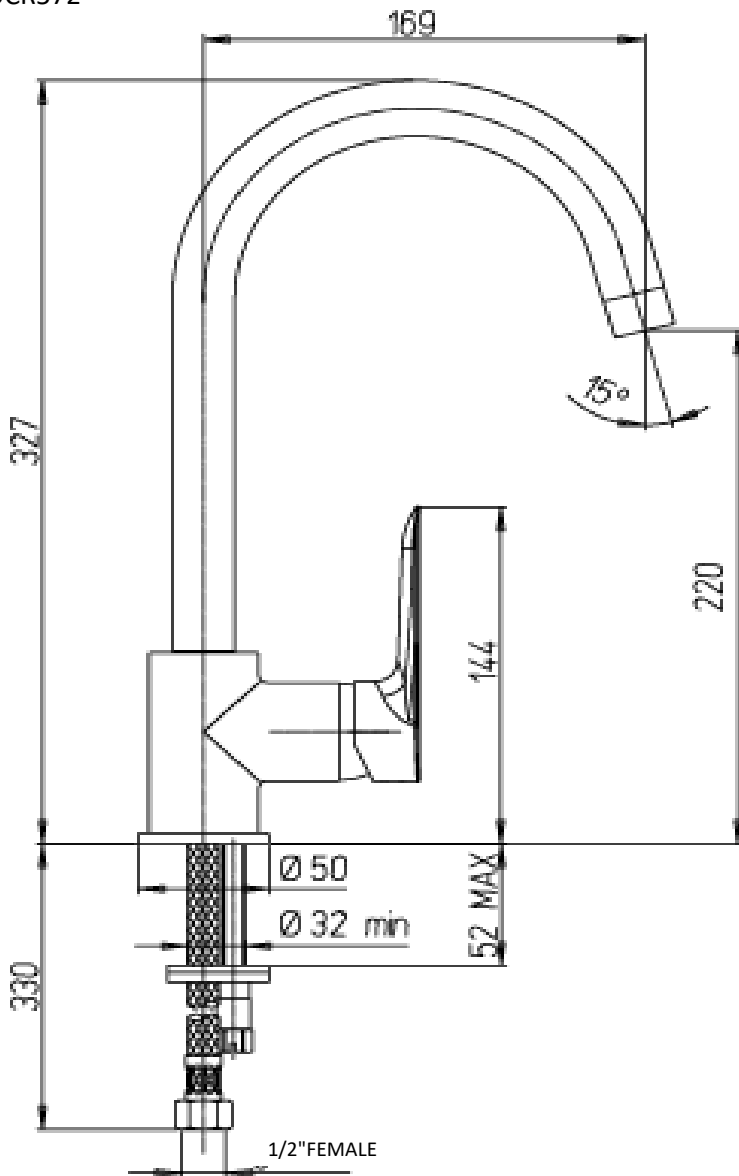

Paini Nove

Paini Nove kitchen mixer with round spout

Finish: Chrome

09CR572

Made in Italy

10 Year Warranty (2 Year for Black)

Water Efficiency: 5 Star

Water Consumption: 5.5L/min

For Equal Pressure only

Max. Operating Pressure: 500Kpa.

Min. Operating Pressure: 50Kpa.

Pipework must be flushed before installation

Please install as per manufacturers instructions in the box

Available finishes: