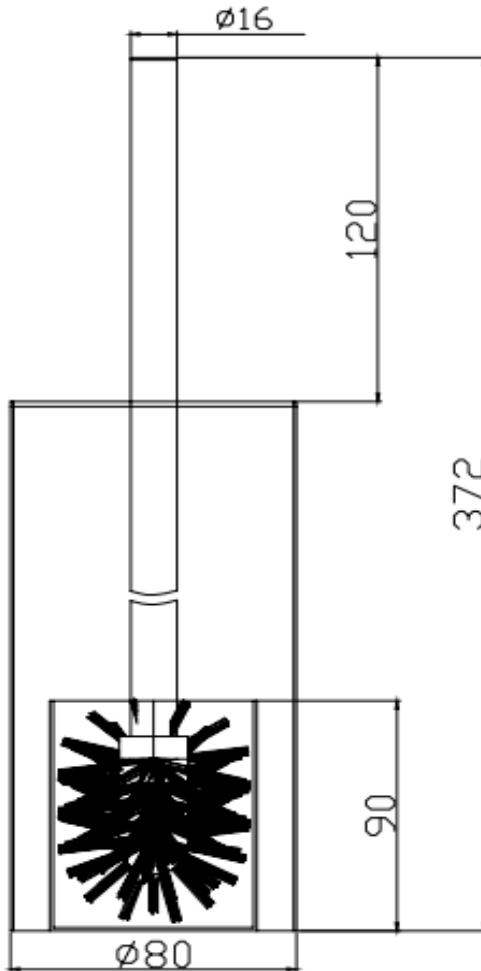

# Paini COX accessories

Cox Toilet Brush & Holder

Finish: Chrome

78CR061

Designed in Italy

Match with Paini Cox, Paini Cox O2 or Paini Grip

**Available finishes:**

CR - Chrome