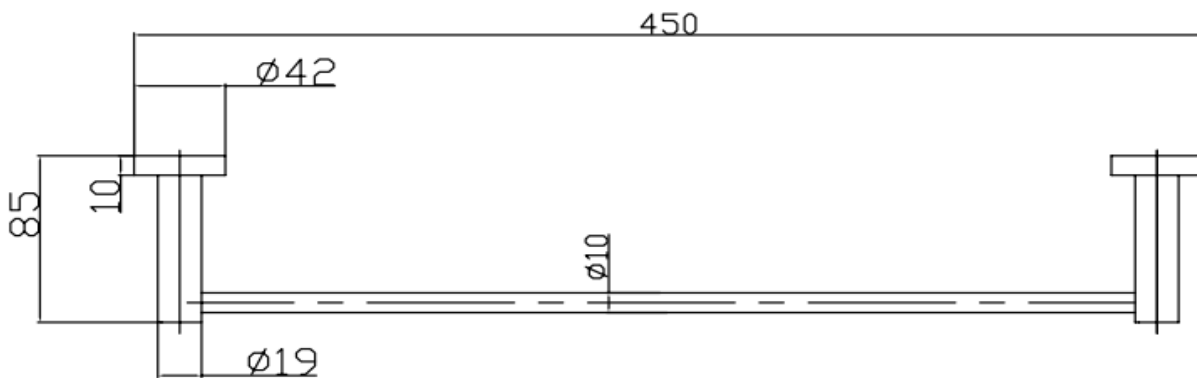

# Paini COX accessories

Cox Towel Holder 450mm

Finish: Chrome

78CR004

Designed in Italy

Match with Paini Cox, Paini Cox O2 or Paini Grip

**Available finishes:**

CR - Chrome