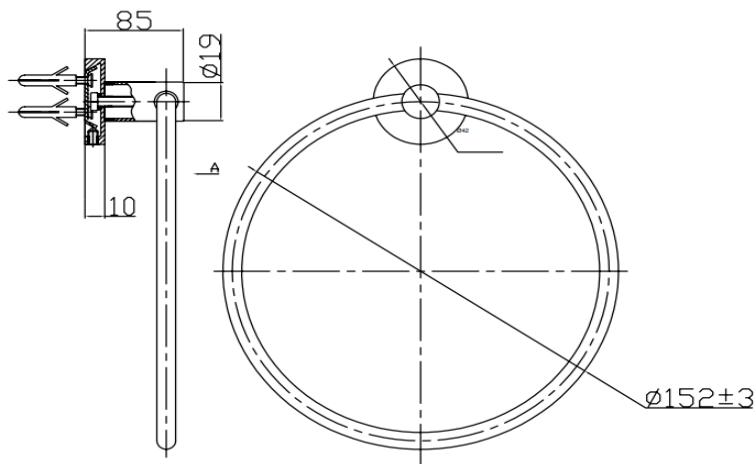

Paini COX accessories

Cox Towel Ring
 Finish: Chrome
 78CR071

Designed in Italy

Match with Paini Cox, Paini Cox O2 or Paini Grip

Available finishes:

CR - Chrome

BK - Black

GM - Gun Metal