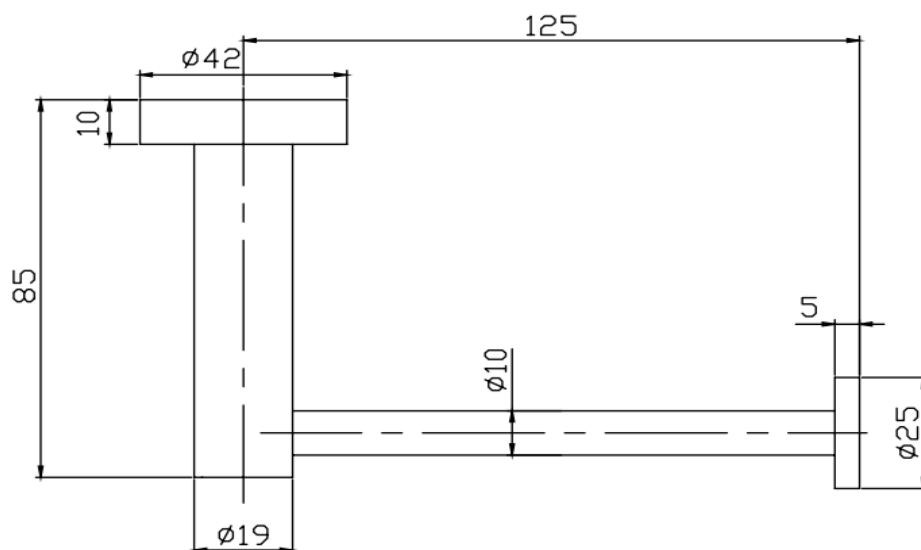

# Paini COX accessories

Cox Toilet Roll Holder

Finish: Chrome

78CR051

Designed in Italy

Match with Paini Cox, Paini Cox O2 or Paini Grip

**Available finishes:**

CR - Chrome