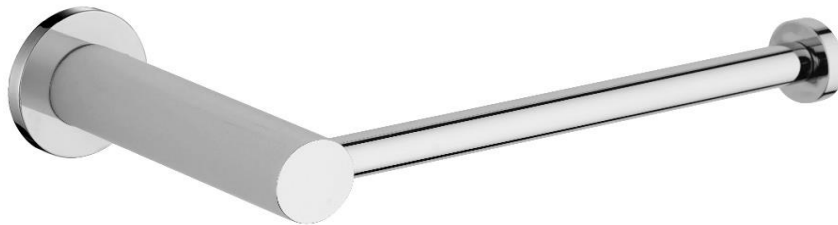

# Paini COX accessories

Cox Toilet Roll Holder

Finish: Chrome

78CR051

Designed in Italy

Match with Paini Cox, Paini Cox O2 or Paini Grip

**Available finishes:**

CR - Chrome

BK - Black

GM - Gun Metal

CQ - Brushed Nickel

BB - Brushed Brass

Due to our policy of continuous product development, the design and specification shown are subject to change without notice.

Please confirm all particulars with your sales consultant prior to purchase.