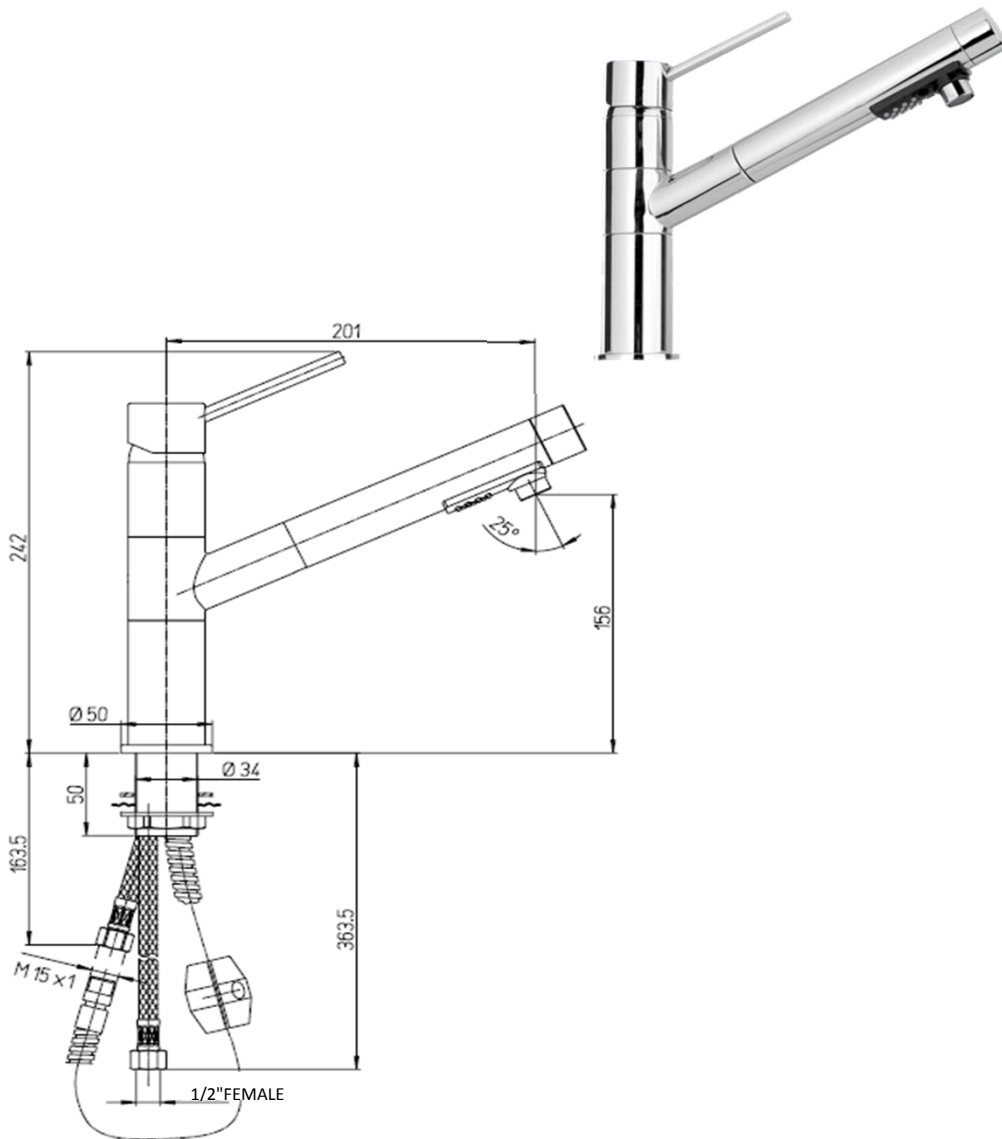

Paini COX

Paini Cox kitchen mixer with pull out spray

Finish: Chrome

78CR568

Made in Italy

5 Year Warranty

WELS Rating: 4 Star - 7.5 L/min

Available finishes:

CQ - Brushed Nickel

For Equal Pressure only

Max. Operating Pressure: 500Kpa.

Min. Operating Pressure: 50Kpa.

Pipework must be flushed before installation

Please install as per manufacturers instructions in the box