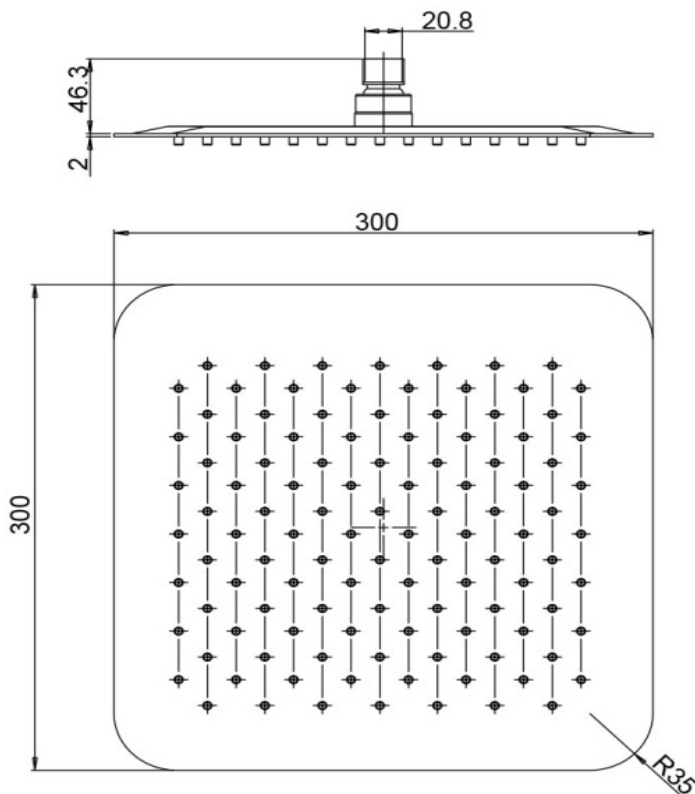

TECHNICAL SCHEDULE

Paini Stainless Steel Ultra Flat Shower head 300 x 300mm

Code: 50CR759UFSQ300

Inspirational + European + Bathroomware

t 09 444 5656

e info@metrix.co.nz

www.metrix.co.nz