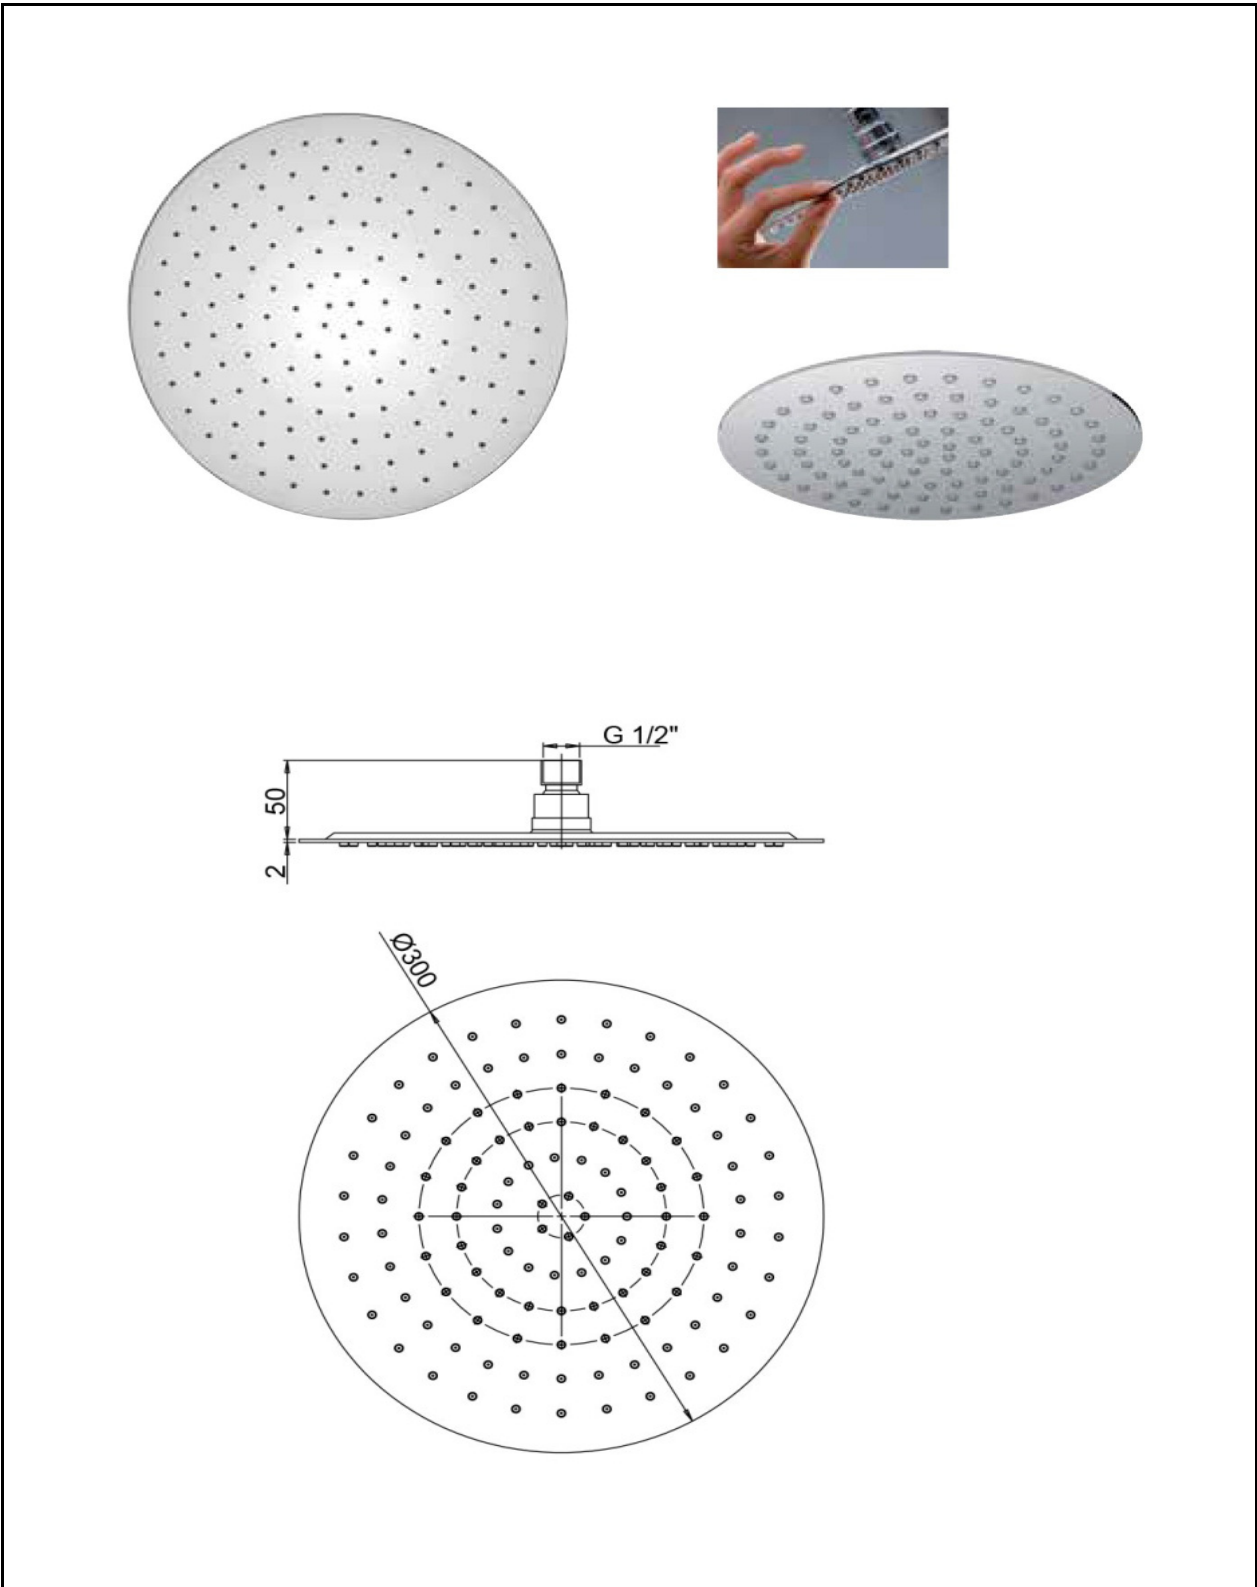

# TECHNICAL SCHEDULE

Paini Stainless Steel Ultra Flat Shower head 300mm diameter

Code: 50CR759UFR300

*Inspirational + European + Bathroomware*

t 09 444 5656

e [info@metrix.co.nz](mailto:info@metrix.co.nz)

[www.metrix.co.nz](http://www.metrix.co.nz)