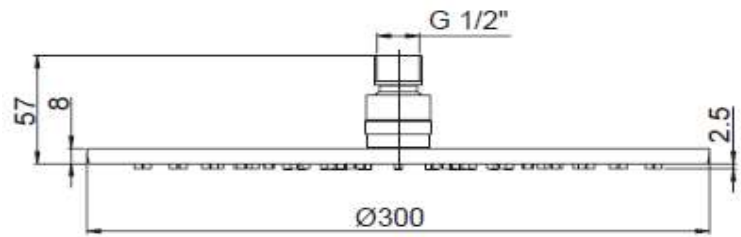

Paini round brass showerhead, 300mm diameter

Finish: Chrome

50CR759R300

Made in Italy

10 Year Warranty (2 Year for Black)

WELS Rating: 3 Star - 9 L/min

For Equal Pressure only

Max. Operating Pressure: 500Kpa.