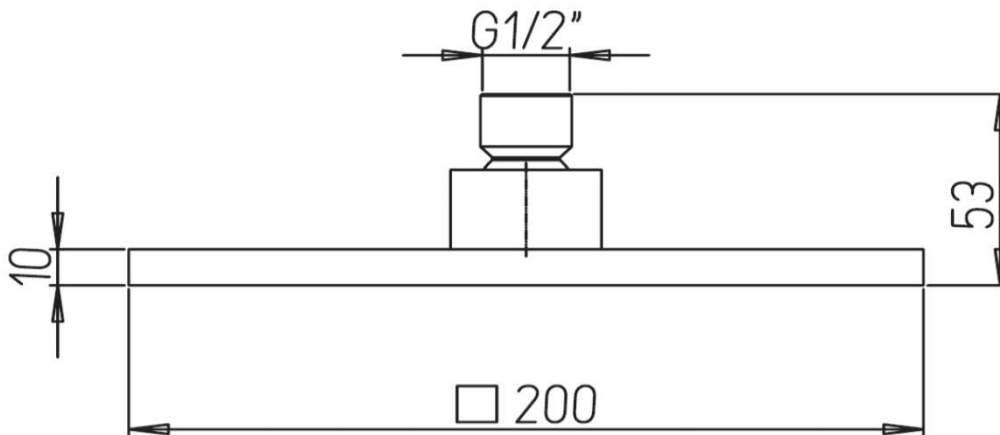

Paini

Paini showerhead ABS square 200mm

Finish: Chrome

50CR759SQ200

Made in Italy

10 Year Warranty

WELS Rating: 4 Star - 7.5 L/min

For Equal Pressure only

Max. Operating Pressure: 500Kpa.

Min. Operating Pressure: 50Kpa.

Pipework must be flushed before installation

Please install as per manufacturers instructions in the box

Due to our policy of continuous product development, the design and specification shown are subject to change without notice.