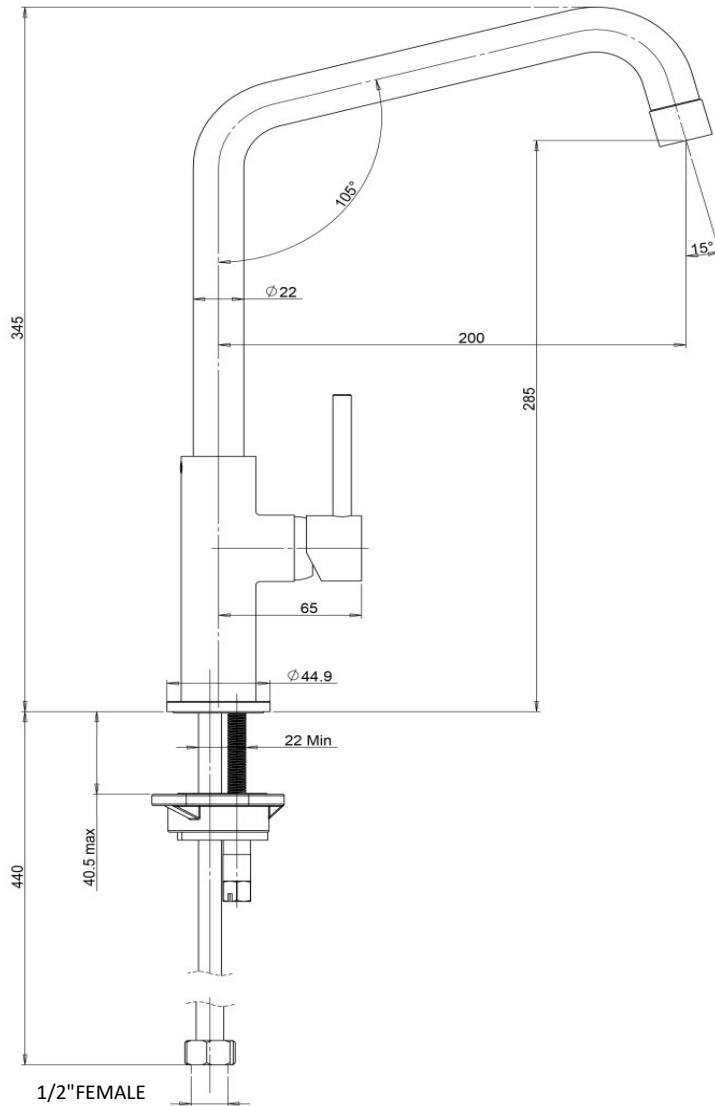

Paini COX

Paini Cox SS kitchen mixer, 25-30mm cut out

Finish: Stainless Steel

78SS572

Made in Italy

10 Year Warranty

WELS Rating: 4 Star - 7.5 Litres/Min

For Equal Pressure only

Max. Operating Pressure: 500Kpa.

Min. Operating Pressure: 50Kpa.

Pipework must be flushed before installation

Please install as per manufacturers instructions in the box

Due to our policy of continuous product development, the design and specification shown are subject to change without notice.