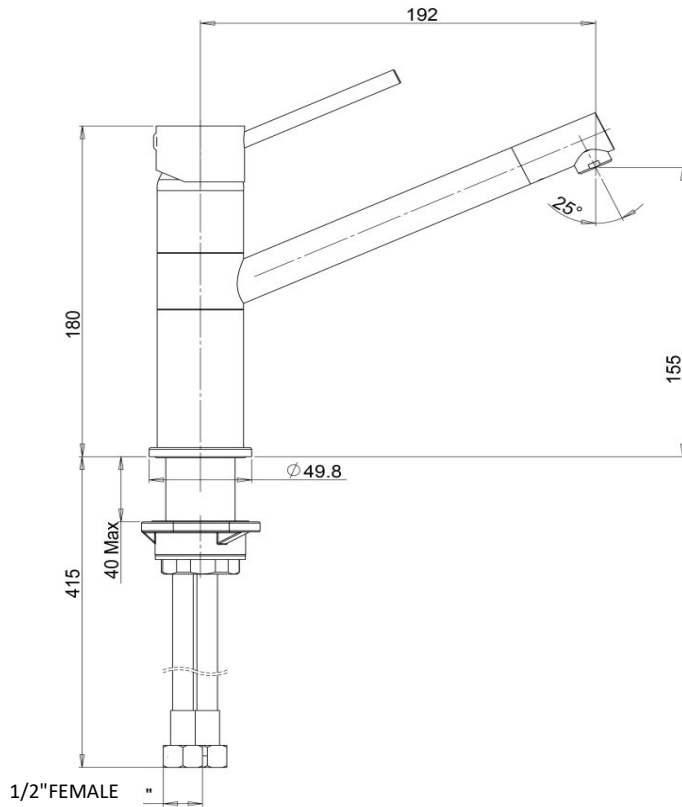

Paini COX

Paini Cox SS kitchen mixer, 35mm cut out

Finish: Stainless Steel

78SS573

Made in Italy

10 Year Warranty

WELS Rating: 4 Star - 7.5 Litres/Min

For Equal Pressure only

Max. Operating Pressure: 500Kpa.

Min. Operating Pressure: 50Kpa.

Pipework must be flushed before installation

Please install as per manufacturers instructions in the box

Due to our policy of continuous product development, the design and specification shown are subject to change without notice.