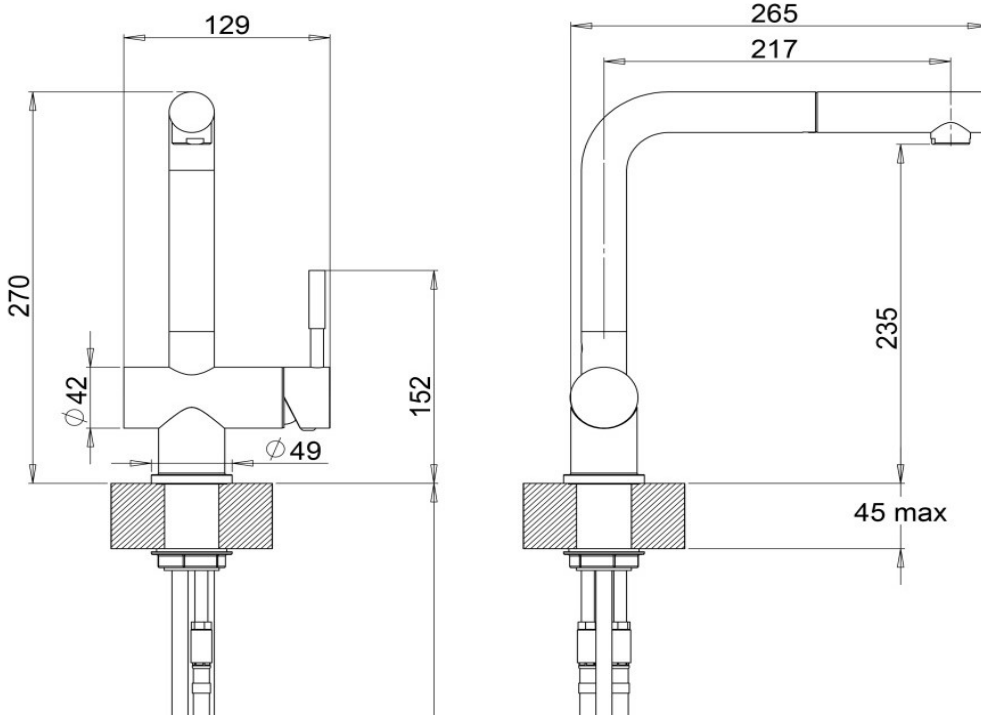

Paini COX

Paini Cox SS kitchen mixer with pull out spray, 35mm cut out
 Finish: Stainless Steel
 78SS566

Made in Italy

10 Year Warranty

WELS Rating: 4 Star - 7.5 Litres/Min

For Equal Pressure only

Max. Operating Pressure: 500Kpa.

Min. Operating Pressure: 50Kpa.

Pipework must be flushed before installation

Please install as per manufacturers instructions in the box

Due to our policy of continuous product development, the design and specification shown are subject to change without notice.