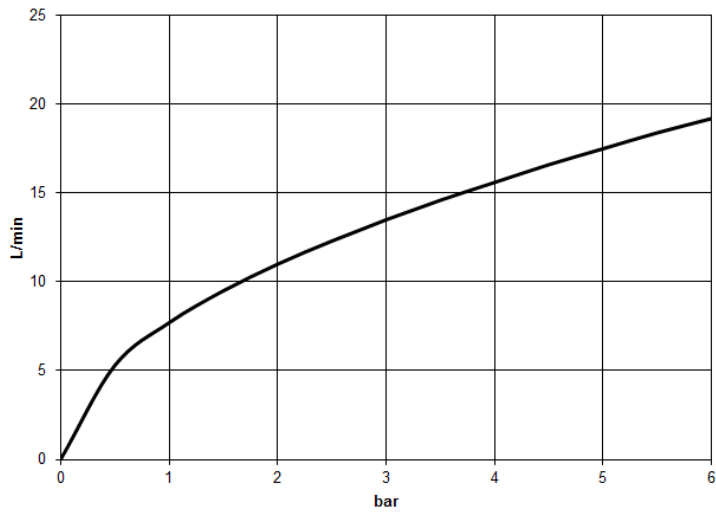

Shower - Meta

Concealed thermostat with three function volume control - polished chrome

Article number: 36 427 970-00

- rotary diverter with volume control and shut-off function
- cover plate Ø 150 mm
- temperature control handle with safety limit stop at 38°C
- hot water temperature limiter, can be preset
- Fittings group as per DIN 4109: 1

polished chrome

Miscellaneous items are required for this article.

Dimensional drawing

mm [inches]

All details in mm / inch = mm x 0.0394

Shower - Meta

Concealed thermostat with three function volume control - polished chrome

Article number: 36 427 970-00

Flow rate chart

Shower - Meta

Concealed thermostat with three function volume control - polished chrome

Article number: 36 427 970-00

Other finish variants

platinum matt
36 427 970-06