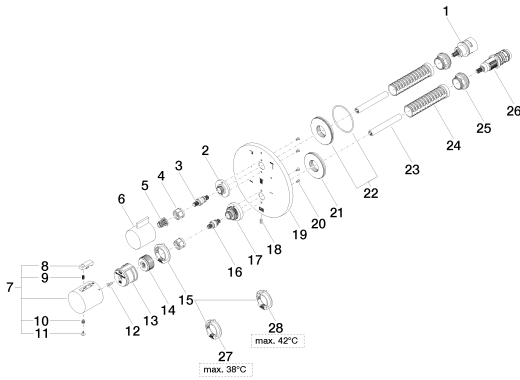

Shower - Meta

Concealed thermostat with three function volume control - polished chrome

Article number: 36 427 970-00

- rotary diverter with volume control and shut-off function
- cover plate Ø 150 mm
- temperature control handle with safety limit stop at 38°C
- hot water temperature limiter, can be preset
- Fittings group as per DIN 4109: 1

polished chrome

Miscellaneous items are required for this article.

Dimensional drawing

mm [inches]

All details in mm / inch = mm x 0.0394

Shower - Meta

Concealed thermostat with three function volume control - polished chrome

Article number: 36 427 970-00

Flow rate chart

Shower - Meta

Concealed thermostat with three function volume control - polished chrome

Article number: 36 427 970-00

Other finish variants

platinum matt
36 427 970-06

35 428 970 90
Concealed thermostat with
built-in isolators -

Shower - Meta

Concealed thermostat with three function volume control - polished chrome

Article number: 36 427 970-00

Spare parts list

No.	Item Number	Name	Quantity used
1	90 90 03 168 00 90	diverter	1
2	09 12 12 053-00	base	1
3	04 29 06 111 00-00	spindle	1
4	09 23 30 023 90	nut	2
5	09 12 12 002 90	fixing cap	1
6	09 20 67 006-00	handle	1
7	04 17 33 004 01-00	handle	1
8	09 21 33 010-00	handle	1
9	09 16 02 027 90	spring	1
10	09 30 30 136 90	screw	1
11	09 31 20 049-00	plug	1
12	09 30 30 124 90	screw	1
13	09 12 12 052 90	base	1
14	09 12 12 054 90	base	1
15	09 28 10 143 90	regulator	1
16	04 29 06 024 00-00	spindle	1
17	09 12 12 051-00	base	1
18	09 31 11 134 90	pin	1
19	09 11 02 269-00	plate	1
20	09 30 30 157 90	screw	4
21	09 30 01 188 90	disc	1
22	90 30 01 190 00 90	disc	1
23	09 23 01 124 90	sleeve	2
24	09 18 40 077 90	sleeve	2
25	09 24 04 257 90	nut	2
26	90 15 02 012 00 90	cartridge	1
27	09 28 10 150 90	regulator	1
28	09 28 10 151 90	regulator	1