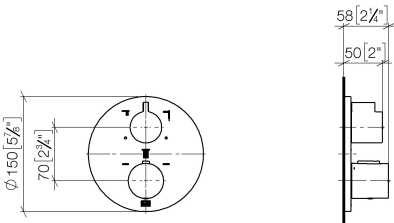

Shower - Meta

Concealed thermostat with three function volume control - polished chrome

Article number: 36 427 970-00

- rotary diverter with volume control and shut-off function
- cover plate Ø 150 mm
- temperature control handle with safety limit stop at 38°C
- hot water temperature limiter, can be preset
- Fittings group as per DIN 4109: 1

polished chrome

Miscellaneous items are required for this article.

Dimensional drawing

mm [inches]

All details in mm / inch = mm x 0.0394

Shower - Meta

Concealed thermostat with three function volume control - polished chrome

Article number: 36 427 970-00

Flow rate chart

Shower - Meta

Concealed thermostat with three function volume control - polished chrome

Article number: 36 427 970-00

Other finish variants

platinum matt
36 427 970-06

35 428 970 90
Concealed thermostat with
built-in isolators -

Shower - Meta

Concealed thermostat with three function volume control - polished chrome

Article number: 36 427 970-00

Spare parts list

No.	Item Number	Name	Quantity used
1	90 90 03 168 00 90	diverter	1
2	09 12 12 053-00	base	1
3	04 29 06 111 00-00	spindle	1
4	09 23 30 023 90	nut	2
5	09 12 12 002 90	fixing cap	1
6	09 20 67 006-00	handle	1
7	04 17 33 004 01-00	handle	1
8	09 21 33 010-00	handle	1
9	09 16 02 027 90	spring	1
10	09 30 30 136 90	screw	1
11	09 31 20 049-00	plug	1
12	09 30 30 124 90	screw	1
13	09 12 12 052 90	base	1
14	09 12 12 054 90	base	1
15	09 28 10 143 90	regulator	1
16	04 29 06 024 00-00	spindle	1
17	09 12 12 051-00	base	1
18	09 31 11 134 90	pin	1
19	09 11 02 269-00	plate	1
20	09 30 30 157 90	screw	4
21	09 30 01 188 90	disc	1
22	90 30 01 190 00 90	disc	1
23	09 23 01 124 90	sleeve	2
24	09 18 40 077 90	sleeve	2
25	09 24 04 257 90	nut	2
26	90 15 02 012 00 90	cartridge	1
27	09 28 10 150 90	regulator	1
28	09 28 10 151 90	regulator	1