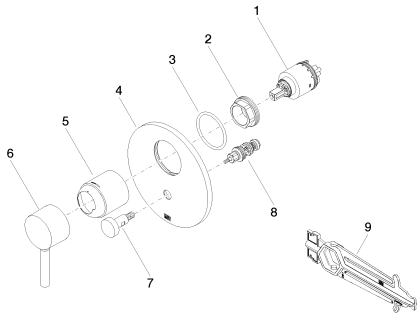

Shower - Meta

Concealed single-lever mixer with diverter - polished chrome

Article number: 36 120 660-00

- automatic diverter
- cover plate Ø 150 mm
- Fittings group as per DIN 4109: 1

polished chrome

Miscellaneous items are required for this article.

Dimensional drawing

mm [inches]

All details in mm / inch = mm x 0.0394

Shower - Meta

Concealed single-lever mixer with diverter - polished chrome

Article number: 36 120 660-00

Flow rate chart

Shower - Meta

Other finishes on request (x-tra Service)

35 020 970 90
Concealed single-lever mixer
-

35 021 970 90
Concealed single-lever mixer
with backflow preventor -

Shower - Meta

Concealed single-lever mixer with diverter - polished chrome

Article number: 36 120 660-00

Spare parts list

No.	Item Number	Name	Quantity used
1	90 15 05 038 00 90	cartridge	1
2	04 28 10 149 00 90	accessories	1
3	09 24 04 448 90	nut	1
4	09 14 10 084 90	seal	1
5	09 11 02 261-00	plate	1
6	09 11 02 260-00	sleeve	1
7	90 20 66 004 00-00	handle	1
8	90 31 09 139 00-00	pull-rod	1
9	90 21 34 081 00 90	diverter	1
10	09 30 09 064 90	key	1