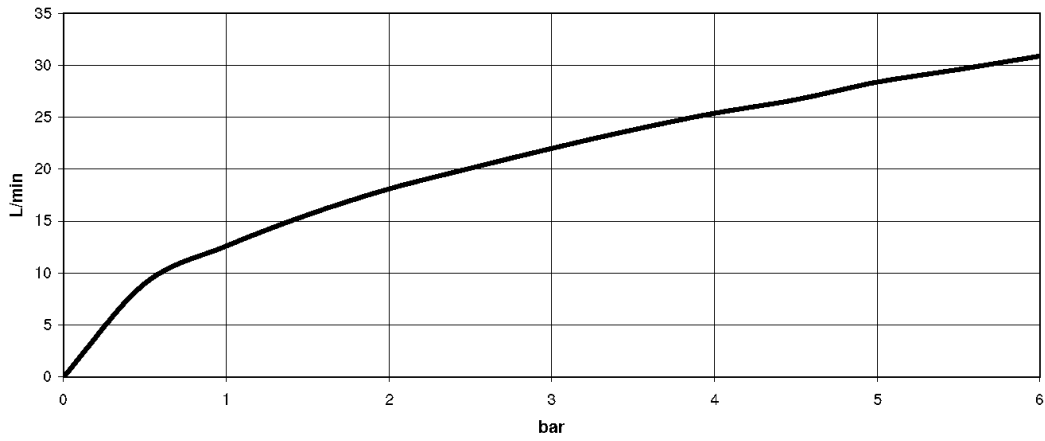

Shower - Meta

Concealed single-lever mixer with diverter - polished chrome

Article number: 36 120 660-00

- automatic diverter
- cover plate Ø 150 mm
- Fittings group as per DIN 4109: 1

polished chrome

Miscellaneous items are required for this article.

Dimensional drawing

mm [inches]

All details in mm / inch = mm x 0.0394

Shower - Meta

Concealed single-lever mixer with diverter - polished chrome

Article number: 36 120 660-00

Flow rate chart

Shower - Meta