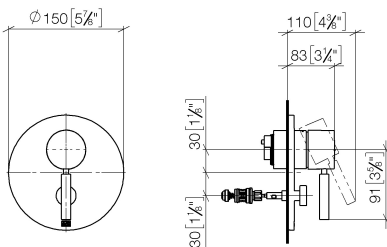

Shower - Meta

Concealed single-lever mixer with diverter - polished chrome

Article number: 36 120 660-00

- automatic diverter
- cover plate Ø 150 mm
- Fittings group as per DIN 4109: 1

polished chrome

Miscellaneous items are required for this article.

Dimensional drawing

mm [inches]

All details in mm / inch = mm x 0.0394

Shower - Meta

Concealed single-lever mixer with diverter - polished chrome

Article number: 36 120 660-00

Flow rate chart

Shower - Meta

Other finishes on request (x-tra Service)

35 020 970 90
Concealed single-lever mixer
-

35 021 970 90
Concealed single-lever mixer
with backflow preventor -

Shower - Meta

Concealed single-lever mixer with diverter - polished chrome

Article number: 36 120 660-00

Spare parts list

No.	Item Number	Name	Quantity used
1	90 15 05 038 00 90	cartridge	1
2	04 28 10 149 00 90	accessories	1
3	09 24 04 448 90	nut	1
4	09 14 10 084 90	seal	1
5	09 11 02 261-00	plate	1
6	09 11 02 260-00	sleeve	1
7	90 20 66 004 00-00	handle	1
8	90 31 09 139 00-00	pull-rod	1
9	90 21 34 081 00 90	diverter	1
10	09 30 09 064 90	key	1