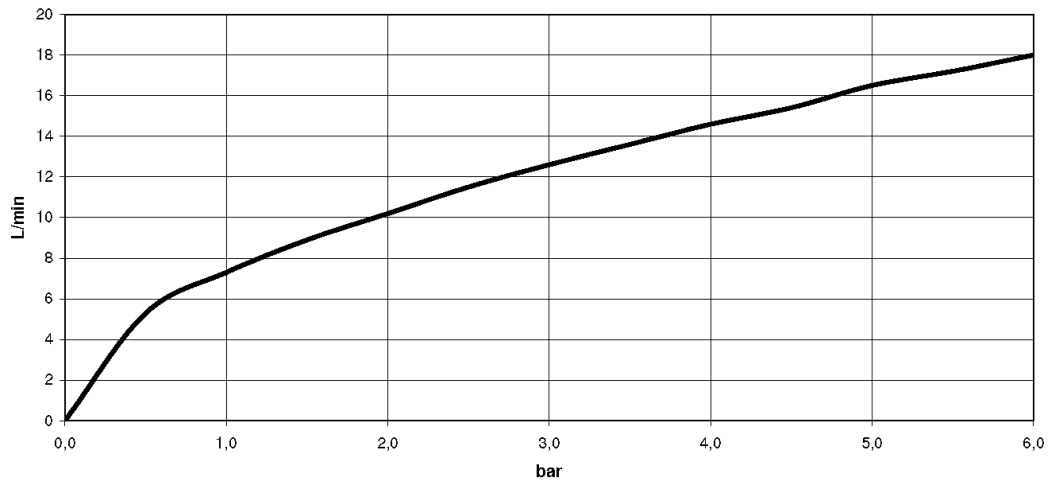

**Shower - Meta**

Concealed single-lever mixer with cover plate with integrated shower connection - polished

Article number: 36 045 660-00

- cover plate Ø 78 mm
- Fittings group as per DIN 4109: 1
- Intrinsic protection against back flow.

polished chrome

Miscellaneous items are required for this article.

**Dimensional drawing**

mm [inches]

All details in mm / inch = mm x 0.0394

### Flow rate chart