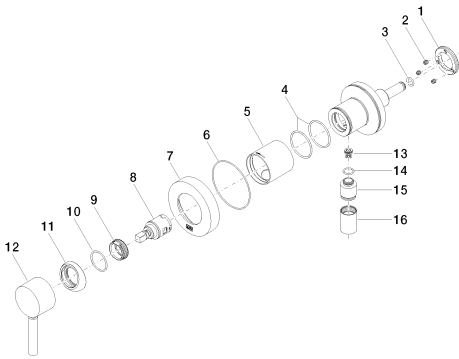

**Shower - Meta**

Concealed single-lever mixer with cover plate with integrated shower connection - polished

Article number: 36 045 660-00

- cover plate Ø 78 mm
- Fittings group as per DIN 4109: 1
- Intrinsic protection against back flow.

## Shower - Meta

Concealed single-lever mixer with cover plate with integrated shower connection - polished

Article number: 36 045 660-00

35 003 970 90

Concealed wall mounting -

**Shower - Meta**

Concealed single-lever mixer with cover plate with integrated shower connection - polished

Article number: 36 045 660-00

**Spare parts list**

No.	Item Number	Name	Quantity used
1	09 24 77 002 90	nut	1
2	09 31 11 030 90	pin	3
3	09 14 10 139 90	seal	1
4	09 14 10 111 90	seal	1
5	09 18 40 215-00	sleeve	1
6	09 14 10 518 90	seal	1
7	09 27 66 000-00	rosette	1
8	90 15 05 042 00 90	cartridge	1
9	09 24 04 266 90	nut	1
10	09 14 10 120 90	seal	1
11	09 28 30 041-00	cover	1
12	90 20 66 006 00-00	handle	1
13	09 23 01 131 90	back-flow preventer	1
14	09 14 10 213 90	seal	1
15	09 24 03 281-00	nipple	1
16	09 21 02 069-00	cover	1