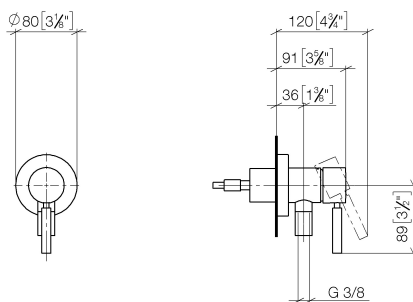

**Shower - Meta**

Concealed single-lever mixer with cover plate with integrated shower connection - polished

Article number: 36 045 660-00

- cover plate Ø 78 mm
- Fittings group as per DIN 4109: 1
- Intrinsic protection against back flow.

polished chrome

Miscellaneous items are required for this article.

**Dimensional drawing**

mm [inches]

All details in mm / inch = mm x 0.0394

## Shower - Meta

Concealed single-lever mixer with cover plate with integrated shower connection - polished

Article number: 36 045 660-00