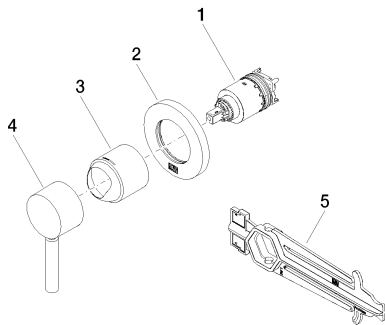

Shower - Meta

Concealed single-lever mixer with cover plate - polished chrome

Article number: 36 060 660-00

- cover plate \varnothing 78 mm
- Fittings group as per DIN 4109: 1

polished chrome

Miscellaneous items are required for this article.

Dimensional drawing

mm [inches]

All details in mm / inch = mm x 0.0394

Shower - Meta

Concealed single-lever mixer with cover plate - polished chrome

Article number: 36 060 660-00

Shower - Meta

Concealed single-lever mixer with cover plate - polished chrome

Concealed wall-mounted
single-lever mixer mixer on
right -

Shower - Meta

Concealed single-lever mixer with cover plate - polished chrome

Article number: 36 060 660-00

Spare parts list

No.	Item Number	Name	Quantity used
1	90 15 05 064 01 90	cartridge	1
2	90 27 66 009 00-00	rosette	1
3	09 11 02 292-00	cover	1
4	90 20 66 006 00-00	handle	1
5	09 30 09 064 90	key	1