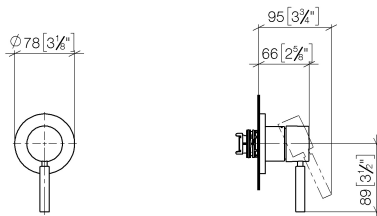

Shower - Meta

Concealed single-lever mixer with cover plate - polished chrome

Article number: 36 060 660-00

- cover plate \varnothing 78 mm
- Fittings group as per DIN 4109: 1

polished chrome

Miscellaneous items are required for this article.

Dimensional drawing

mm [inches]

All details in mm / inch = mm x 0.0394

Shower - Meta

Concealed single-lever mixer with cover plate - polished chrome

Article number: 36 060 660-00

Shower - Meta

Concealed single-lever mixer with cover plate - polished chrome

Concealed wall-mounted
single-lever mixer mixer on
right -

Shower - Meta

Concealed single-lever mixer with cover plate - polished chrome

Article number: 36 060 660-00

Spare parts list

No.	Item Number	Name	Quantity used
1	90 15 05 064 01 90	cartridge	1
2	90 27 66 009 00-00	rosette	1
3	09 11 02 292-00	cover	1
4	90 20 66 006 00-00	handle	1
5	09 30 09 064 90	key	1