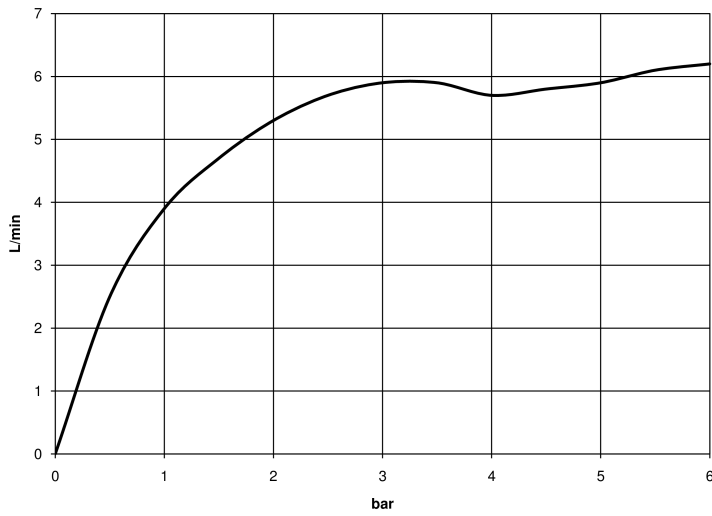

**Bidet - Lissé**

Single-lever bidet mixer with pop-up waste - polished chrome

Article number: 33 600 660-00

- 125 mm projection
- ball-joint pivotable through 15° (in any direction)
- circular, air-enriched flow
- height of mixer 133 mm
- height up to aerator 55 mm
- hole diameter 35 mm
- 2x screw-in M 8 x 1 pressure hose, leak-tested
- max. flow 5.7 l/min
- Fittings group as per DIN 4109: 1

polished chrome

**Dimensional drawing**

All details in mm / inch = mm x 0.0394

### Flow rate chart