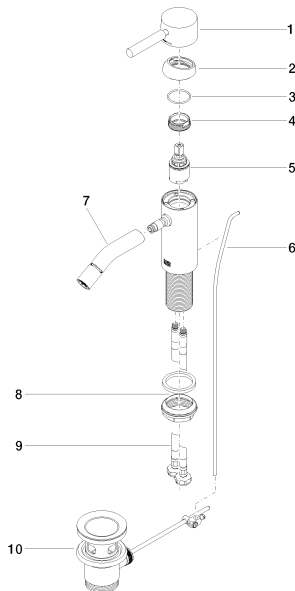

**Bidet - Lissé**

Single-lever bidet mixer with pop-up waste - polished chrome

Article number: 33 600 660-00

- 125 mm projection
- ball-joint pivotable through 15° (in any direction)
- circular, air-enriched flow
- height of mixer 133 mm
- height up to aerator 55 mm
- hole diameter 35 mm
- 2x screw-in M 8 x 1 pressure hose, leak-tested
- max. flow 5.7 l/min
- Fittings group as per DIN 4109: 1

polished chrome

**Dimensional drawing**

All details in mm / inch = mm x 0.0394

## Bidet - Lissé

Single-lever bidet mixer with pop-up waste - polished chrome

Article number: 33 600 660-00

### Spare parts list

No.	Item Number	Name	Quantity used
1	90 20 66 002 00-00	handle	1
2	09 28 30 041-00	cover	1
3	09 14 10 091 90	seal	1
4	09 24 04 266 90	nut	1
5	90 15 05 042 00 90	cartridge	1
6	09 31 09 110-00	pull-rod	1
7	90 11 06 209 00-00	spout	1
8	04 23 10 044 07 90	fixing set	1
9	04 30 04 101 00 90	hose	2
10	04 11 01 001 00-00	pop-up waste	1