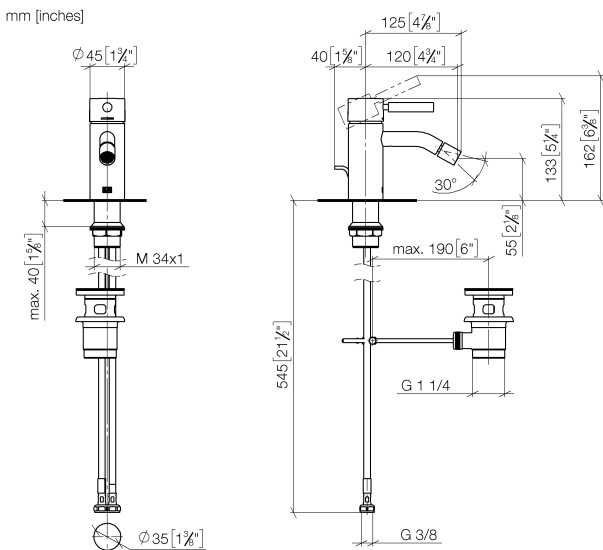

**Bidet - Lissé**

Single-lever bidet mixer with pop-up waste - polished chrome

Article number: 33 600 660-00

- 125 mm projection
- ball-joint pivotable through 15° (in any direction)
- circular, air-enriched flow
- height of mixer 133 mm
- height up to aerator 55 mm
- hole diameter 35 mm
- 2x screw-in M 8 x 1 pressure hose, leak-tested
- max. flow 5.7 l/min
- Fittings group as per DIN 4109: 1

polished chrome

**Dimensional drawing**

All details in mm / inch = mm x 0.0394

## Bidet - Lissé

Single-lever bidet mixer with pop-up waste - polished chrome

Article number: 33 600 660-00