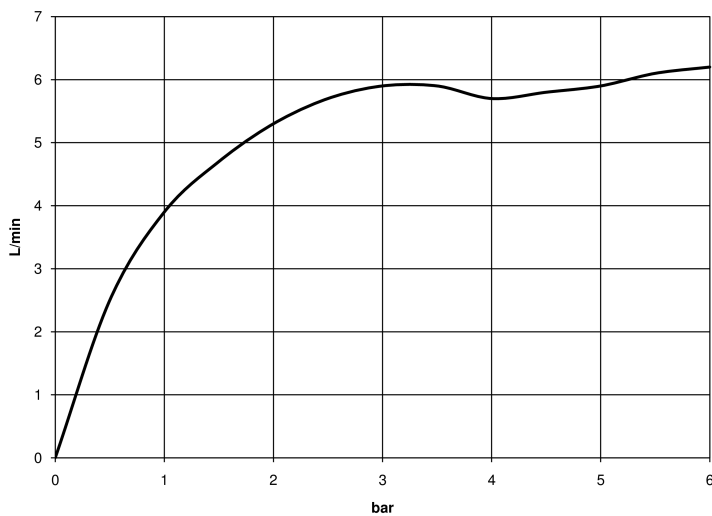

Washbasin - Meta

Wall-mounted single-lever basin mixer without pop-up waste - polished chrome

Article number: 36 860 660-00

- 190 mm projection
- fixed spout
- circular, air-enriched flow
- hole diameter spout 37 mm
- hole diameter single-lever mixer 57 mm
- rosette for spout Ø 55mm
- rosette for mixer Ø 78mm
- max. flow 5.7 l/min
- lead-free
- Fittings group as per DIN 4109: 1

polished chrome

Miscellaneous items are required for this article.

Washbasin - Meta

Wall-mounted single-lever basin mixer without pop-up waste - polished chrome

Article number: 36 860 660-00

Dimensional drawing

mm [inches]

All details in mm / inch = mm x 0.0394

Flow rate chart

Washbasin - Meta

Wall-mounted single-lever basin mixer without pop-up waste - polished chrome

Article number: 36 860 660-00

Other finish variants