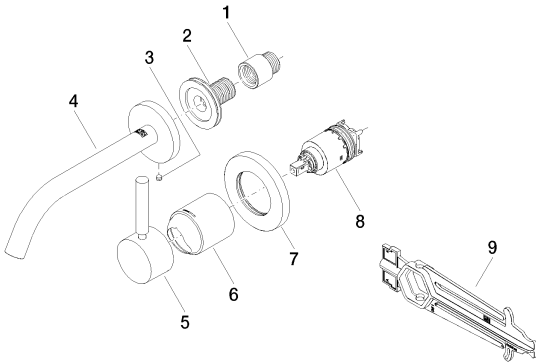

Washbasin - Meta

Wall-mounted single-lever basin mixer without pop-up waste - polished chrome

Article number: 36 860 660-00

- 190 mm projection
- fixed spout
- circular, air-enriched flow
- hole diameter spout 37 mm
- hole diameter single-lever mixer 57 mm
- rosette for spout Ø 55mm
- rosette for mixer Ø 78mm
- max. flow 5.7 l/min
- lead-free
- Fittings group as per DIN 4109: 1

mm [inches]

All details in mm / inch = mm x 0.0394

Flow rate chart

Washbasin - Meta

Wall-mounted single-lever basin mixer without pop-up waste - polished chrome

Article number: 36 860 660-00

Other finish variants

platinum matt
36 860 660-06

matt black
36 860 660-33

Other finishes on request (x-tra Service)

35 816 970 90

Concealed wall-mounted
single-lever mixer mixer on
right -

35 860 970 90

Concealed wall-mounted
single-lever mixer mixer on
right -

Washbasin - Meta

Wall-mounted single-lever basin mixer without pop-up waste - polished chrome

Article number: 36 860 660-00

Spare parts list

No.	Item Number	Name	Quantity used
1	09 24 03 072 10 90	nipple	1
2	09 24 03 280 90	nipple	1
3	09 31 11 112 90	pin	1
4	90 28 22 323 00-00	spout	1
5	90 20 66 007 00-00	handle	1
6	09 11 02 288-00	cover	1
7	90 27 62 011 00-00	rosette	1
8	90 15 05 064 01 90	cartridge	1
9	09 30 09 064 90	key	1