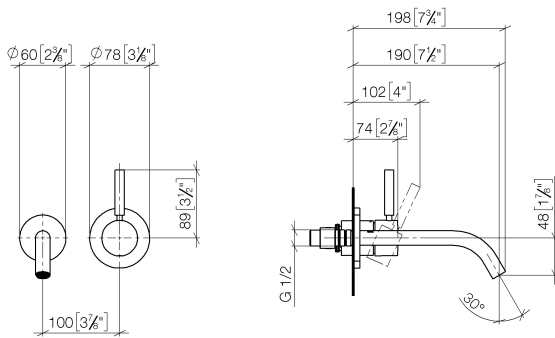

Washbasin - Meta

Wall-mounted single-lever basin mixer without pop-up waste - polished chrome

Article number: 36 860 660-00

- 190 mm projection
- fixed spout
- circular, air-enriched flow
- hole diameter spout 37 mm
- hole diameter single-lever mixer 57 mm
- rosette for spout Ø 55mm
- rosette for mixer Ø 78mm
- max. flow 5.7 l/min
- lead-free
- Fittings group as per DIN 4109: 1

polished chrome

Miscellaneous items are required for this article.

Washbasin - Meta

Wall-mounted single-lever basin mixer without pop-up waste - polished chrome

Article number: 36 860 660-00

Dimensional drawing

mm [inches]

All details in mm / inch = mm x 0.0394

Flow rate chart

Washbasin - Meta

Wall-mounted single-lever basin mixer without pop-up waste - polished chrome

Article number: 36 860 660-00

Other finish variants

Washbasin - Meta

Wall-mounted single-lever basin mixer without pop-up waste - polished chrome

Article number: 36 860 660-00

Spare parts list

No.	Item Number	Name	Quantity used
1	09 24 03 072 10 90	nipple	1
2	09 24 03 280 90	nipple	1
3	09 31 11 112 90	pin	1
4	90 28 22 323 00-00	spout	1
5	90 20 66 007 00-00	handle	1
6	09 11 02 288-00	cover	1
7	90 27 62 011 00-00	rosette	1
8	90 15 05 064 01 90	cartridge	1
9	09 30 09 064 90	key	1