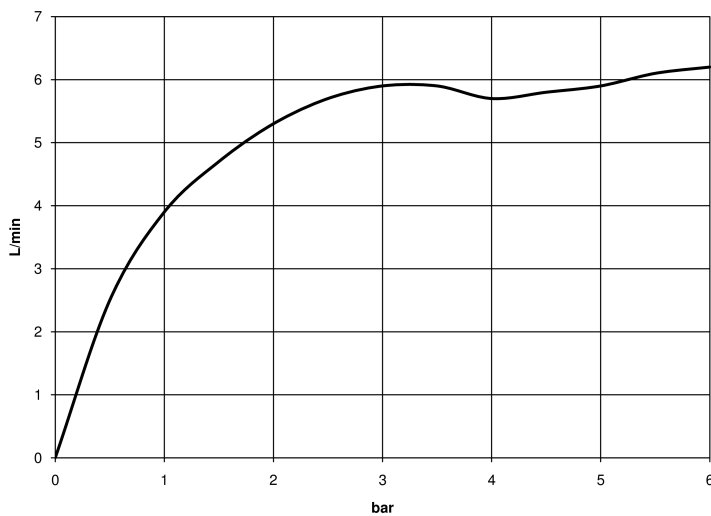

## Washbasin - Meta

Wall-mounted single-lever basin mixer without pop-up waste - polished chrome

Article number: 36 861 660-00

- 250 mm projection
- fixed spout
- circular, air-enriched flow
- hole diameter spout 37 mm
- hole diameter single-lever mixer 57 mm
- rosette for spout Ø 60mm
- rosette for mixer Ø 78mm
- max. flow 5.7 l/min
- lead-free
- Fittings group as per DIN 4109: 1

## Flow rate chart