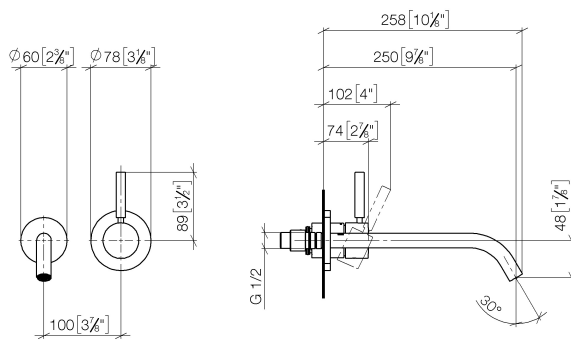

## Washbasin - Meta

Wall-mounted single-lever basin mixer without pop-up waste - polished chrome

Article number: 36 861 660-00

- 250 mm projection
- fixed spout
- circular, air-enriched flow
- hole diameter spout 37 mm
- hole diameter single-lever mixer 57 mm
- rosette for spout Ø 60mm
- rosette for mixer Ø 78mm
- max. flow 5.7 l/min
- lead-free
- Fittings group as per DIN 4109: 1

## Washbasin - Meta

Wall-mounted single-lever basin mixer without pop-up waste - polished chrome

Article number: 36 861 660-00

## Dimensional drawing

mm [inches]

All details in mm / inch = mm x 0.0394