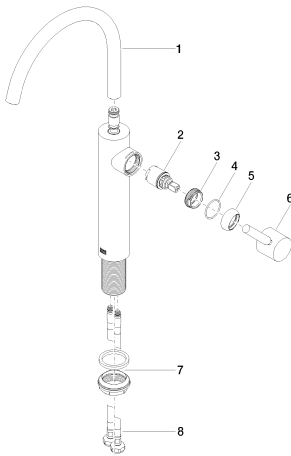

Washbasin - Meta

Single-lever basin mixer with raised base without pop-up waste - polished chrome

Article number: 33 534 661-00

- 201 mm projection
- pivotable spout 360°
- circular, air-enriched flow
- height of mixer 397 mm
- height up to aerator 299 mm
- hole diameter 35 mm
- 2x screw-in M 8 x 1 pressure hose, leak-tested
- max. flow 5.7 l/min
- lead-free
- Fittings group as per DIN 4109: 1
- for use on counter-top bowls

polished chrome

Dimensional drawing

All details in mm / inch = mm x 0.0394

Washbasin - Meta

Single-lever basin mixer with raised base without pop-up waste - polished chrome

Article number: 33 534 661-00

Flow rate chart

Washbasin - Meta

Single-lever basin mixer with raised base without pop-up waste - polished chrome

Article number: 33 534 661-00

Other finish variants

platinum matt
33 534 661-06

matt black
33 534 661-33

Other finishes on request (x-tra Service)

Spare parts list

No.	Item Number	Name	Quantity used
1	90 28 22 313 00-00	spout	1
2	90 15 05 042 00 90	cartridge	1
3	09 24 04 266 90	nut	1
4	09 14 10 091 90	seal	1
5	09 28 30 021-00	cover	1
6	90 20 66 003 00-00	handle	1
7	04 23 10 044 07 90	fixing set	1
8	04 30 04 101 00 90	hose	2