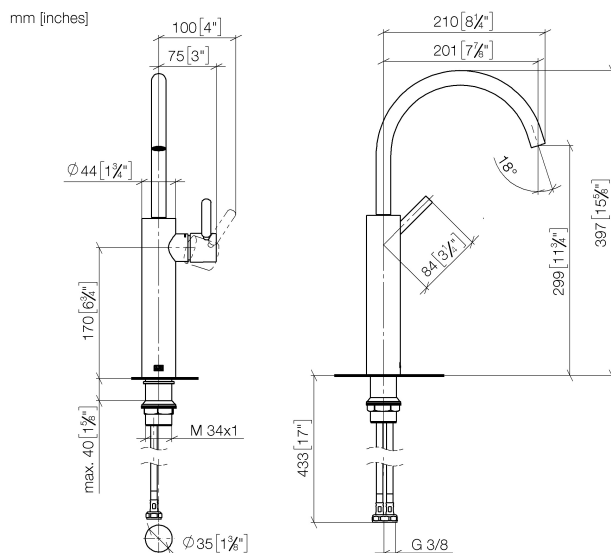

Washbasin - Meta

Single-lever basin mixer with raised base without pop-up waste - polished chrome

Article number: 33 534 661-00

- 201 mm projection
- pivotable spout 360°
- circular, air-enriched flow
- height of mixer 397 mm
- height up to aerator 299 mm
- hole diameter 35 mm
- 2x screw-in M 8 x 1 pressure hose, leak-tested
- max. flow 5.7 l/min
- lead-free
- Fittings group as per DIN 4109: 1
- for use on counter-top bowls

polished chrome

Dimensional drawing

All details in mm / inch = mm x 0.0394

Washbasin - Meta

Single-lever basin mixer with raised base without pop-up waste - polished chrome

Article number: 33 534 661-00

Flow rate chart

Washbasin - Meta

Single-lever basin mixer with raised base without pop-up waste - polished chrome

Article number: 33 534 661-00

Other finish variants

platinum matt
33 534 661-06

matt black
33 534 661-33

Other finishes on request (x-tra Service)

Spare parts list

No.	Item Number	Name	Quantity used
1	90 28 22 313 00-00	spout	1
2	90 15 05 042 00 90	cartridge	1
3	09 24 04 266 90	nut	1
4	09 14 10 091 90	seal	1
5	09 28 30 021-00	cover	1
6	90 20 66 003 00-00	handle	1
7	04 23 10 044 07 90	fixing set	1
8	04 30 04 101 00 90	hose	2