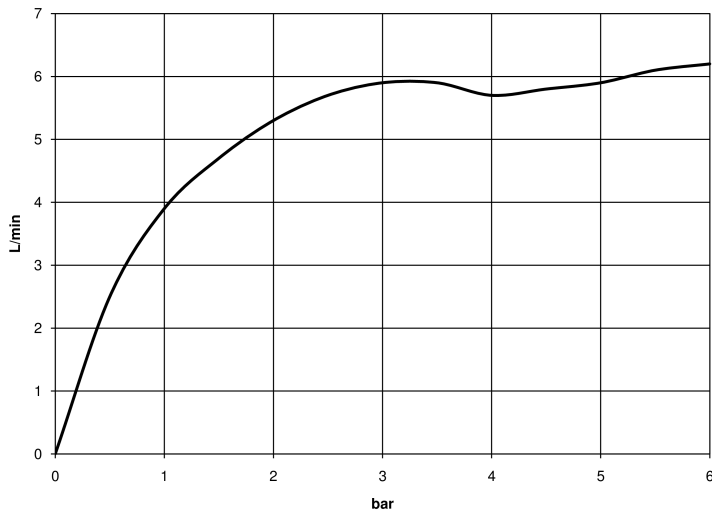

Washbasin - Meta

Single-lever basin mixer with raised base without pop-up waste - polished chrome

Article number: 33 534 661-00

- 201 mm projection
- pivotable spout 360°
- circular, air-enriched flow
- height of mixer 397 mm
- height up to aerator 299 mm
- hole diameter 35 mm
- 2x screw-in M 8 x 1 pressure hose, leak-tested
- max. flow 5.7 l/min
- lead-free
- Fittings group as per DIN 4109: 1
- for use on counter-top bowls

polished chrome

Dimensional drawing

All details in mm / inch = mm x 0.0394

Washbasin - Meta

Single-lever basin mixer with raised base without pop-up waste - polished chrome

Article number: 33 534 661-00

Flow rate chart