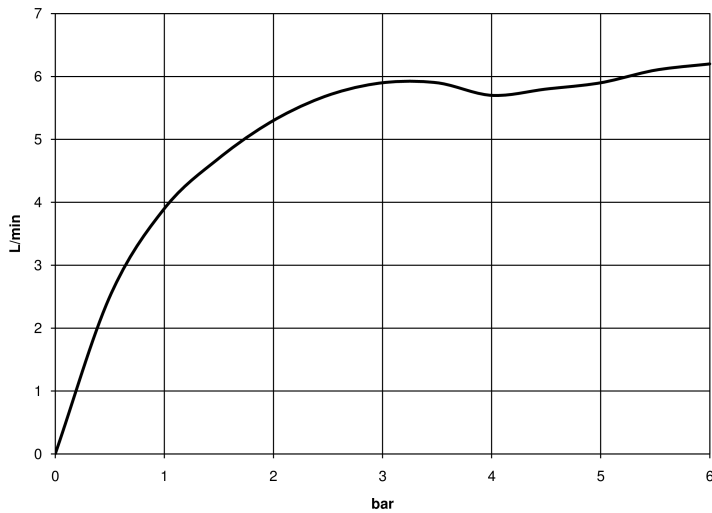

Washbasin - Meta

Single-lever basin mixer with raised base without pop-up waste - polished chrome

Article number: 33 539 660-00

- 165 mm projection
- fixed spout
- circular, air-enriched flow
- height of mixer 260 mm
- height up to aerator 179 mm
- hole diameter 35 mm
- 2x screw-in M 8 x 1 pressure hose, leak-tested
- max. flow 5.7 l/min
- lead-free
- Fittings group as per DIN 4109: 1
- for use on counter-top bowls

polished chrome

Dimensional drawing

All details in mm / inch = mm x 0.0394

Washbasin - Meta

Single-lever basin mixer with raised base without pop-up waste - polished chrome

Article number: 33 539 660-00

Flow rate chart