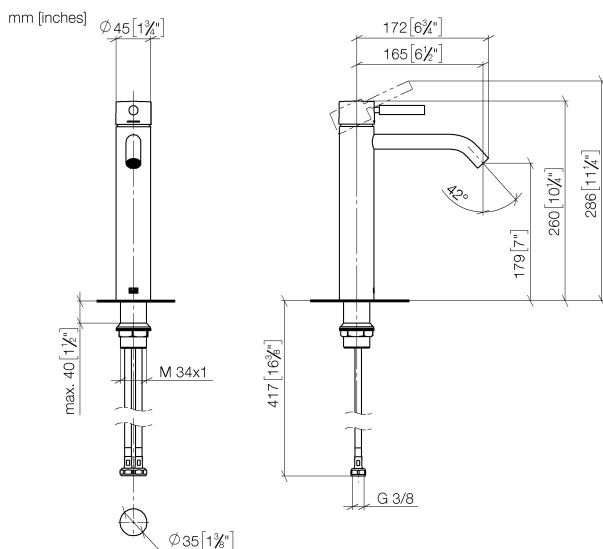

Washbasin - Meta

Single-lever basin mixer with raised base without pop-up waste - polished chrome

Article number: 33 539 660-00

- 165 mm projection
- fixed spout
- circular, air-enriched flow
- height of mixer 260 mm
- height up to aerator 179 mm
- hole diameter 35 mm
- 2x screw-in M 8 x 1 pressure hose, leak-tested
- max. flow 5.7 l/min
- lead-free
- Fittings group as per DIN 4109: 1
- for use on counter-top bowls

polished chrome

Dimensional drawing

All details in mm / inch = mm x 0.0394

Washbasin - Meta

Single-lever basin mixer with raised base without pop-up waste - polished chrome

Article number: 33 539 660-00

Flow rate chart

Washbasin - Meta

Single-lever basin mixer with raised base without pop-up waste - polished chrome

Article number: 33 539 660-00

Other finish variants

platinum matt
33 539 660-06

matt black
33 539 660-33

Other finishes on request (x-tra Service)

Spare parts list

No.	Item Number	Name	Quantity used
1	90 20 66 002 00-00	handle	1
2	09 28 30 041-00	cover	1
3	09 14 10 091 90	seal	1
4	09 24 04 266 90	nut	1
5	90 15 05 042 00 90	cartridge	1
6	90 11 06 208 00-00	spout	1
7	04 23 10 044 07 90	fixing set	1
8	04 30 04 101 00 90	hose	2