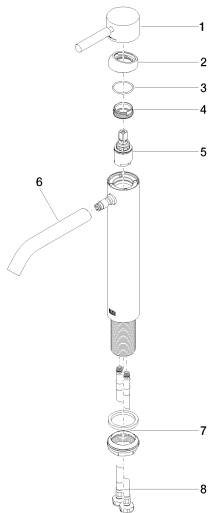

Washbasin - Meta

Single-lever basin mixer with raised base without pop-up waste - polished chrome

Article number: 33 539 660-00

- 165 mm projection
- fixed spout
- circular, air-enriched flow
- height of mixer 260 mm
- height up to aerator 179 mm
- hole diameter 35 mm
- 2x screw-in M 8 x 1 pressure hose, leak-tested
- max. flow 5.7 l/min
- lead-free
- Fittings group as per DIN 4109: 1
- for use on counter-top bowls

polished chrome

Dimensional drawing

All details in mm / inch = mm x 0.0394

Washbasin - Meta

Single-lever basin mixer with raised base without pop-up waste - polished chrome

Article number: 33 539 660-00

Flow rate chart

Washbasin - Meta

Single-lever basin mixer with raised base without pop-up waste - polished chrome

Article number: 33 539 660-00

Other finish variants

platinum matt
33 539 660-06

matt black
33 539 660-33

Other finishes on request (x-tra Service)

Spare parts list

No.	Item Number	Name	Quantity used
1	90 20 66 002 00-00	handle	1
2	09 28 30 041-00	cover	1
3	09 14 10 091 90	seal	1
4	09 24 04 266 90	nut	1
5	90 15 05 042 00 90	cartridge	1
6	90 11 06 208 00-00	spout	1
7	04 23 10 044 07 90	fixing set	1
8	04 30 04 101 00 90	hose	2