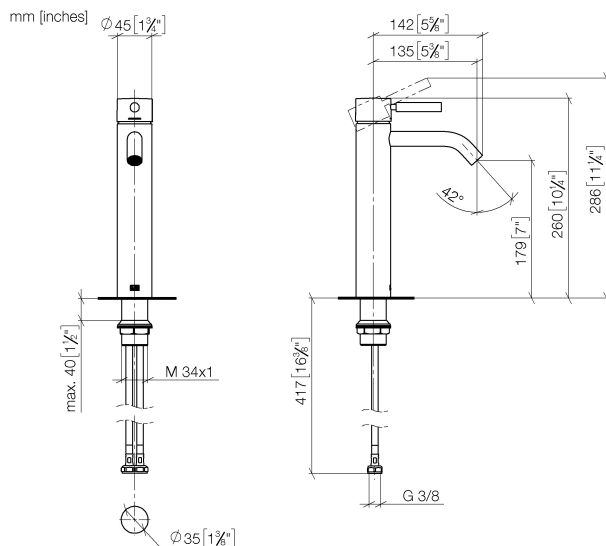

Washbasin - Meta

Single-lever basin mixer with raised base without pop-up waste - polished chrome

Article number: 33 537 660-00

- 135 mm projection
- fixed spout
- circular, air-enriched flow
- height of mixer 260 mm
- height up to aerator 179 mm
- hole diameter 35 mm
- 2x screw-in M 8 x 1 pressure hose, leak-tested
- max. flow 5.7 l/min
- lead-free
- Fittings group as per DIN 4109: 1
- for use on counter-top bowls

polished chrome

Dimensional drawing

All details in mm / inch = mm x 0.0394

Washbasin - Meta

Single-lever basin mixer with raised base without pop-up waste - polished chrome

Article number: 33 537 660-00

Flow rate chart

Washbasin - Meta

Single-lever basin mixer with raised base without pop-up waste - polished chrome

Article number: 33 537 660-00

Other finish variants

platinum matt
33 537 660-06

matt black
33 537 660-33

Other finishes on request (x-tra Service)

Spare parts list

No.	Item Number	Name	Quantity used
1	90 20 66 002 00-00	handle	1
2	09 28 30 041-00	cover	1
3	09 14 10 091 90	seal	1
4	09 24 04 266 90	nut	1
5	90 15 05 042 00 90	cartridge	1
6	90 11 06 207 00-00	spout	1
7	04 23 10 044 07 90	fixing set	1
8	04 30 04 101 00 90	hose	2