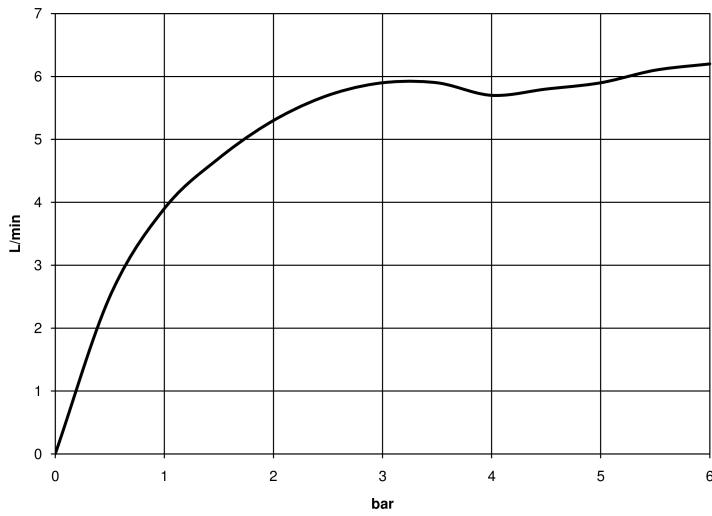

Washbasin - Meta

Single-lever basin mixer with raised base without pop-up waste - polished chrome

Article number: 33 537 660-00

- 135 mm projection
- fixed spout
- circular, air-enriched flow
- height of mixer 260 mm
- height up to aerator 179 mm
- hole diameter 35 mm
- 2x screw-in M 8 x 1 pressure hose, leak-tested
- max. flow 5.7 l/min
- lead-free
- Fittings group as per DIN 4109: 1
- for use on counter-top bowls

polished chrome

Dimensional drawing

All details in mm / inch = mm x 0.0394

Washbasin - Meta

Single-lever basin mixer with raised base without pop-up waste - polished chrome

Article number: 33 537 660-00

Flow rate chart

Washbasin - Meta

Single-lever basin mixer with raised base without pop-up waste - polished chrome

Article number: 33 537 660-00

Other finish variants

platinum matt
33 537 660-06

matt black
33 537 660-33

Other finishes on request (x-tra Service)