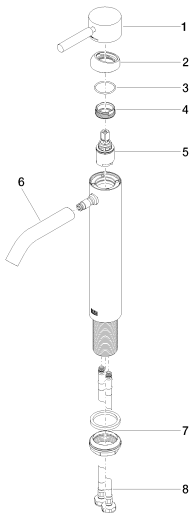

Washbasin - Meta

Single-lever basin mixer with raised base without pop-up waste - polished chrome

Article number: 33 537 660-00

- 135 mm projection
- fixed spout
- circular, air-enriched flow
- height of mixer 260 mm
- height up to aerator 179 mm
- hole diameter 35 mm
- 2x screw-in M 8 x 1 pressure hose, leak-tested
- max. flow 5.7 l/min
- lead-free
- Fittings group as per DIN 4109: 1
- for use on counter-top bowls

polished chrome

Dimensional drawing

All details in mm / inch = mm x 0.0394

Washbasin - Meta

Single-lever basin mixer with raised base without pop-up waste - polished chrome

Article number: 33 537 660-00

Flow rate chart

Washbasin - Meta

Single-lever basin mixer with raised base without pop-up waste - polished chrome

Article number: 33 537 660-00

Other finish variants

platinum matt
33 537 660-06

matt black
33 537 660-33

Other finishes on request (x-tra Service)

Spare parts list

No.	Item Number	Name	Quantity used
1	90 20 66 002 00-00	handle	1
2	09 28 30 041-00	cover	1
3	09 14 10 091 90	seal	1
4	09 24 04 266 90	nut	1
5	90 15 05 042 00 90	cartridge	1
6	90 11 06 207 00-00	spout	1
7	04 23 10 044 07 90	fixing set	1
8	04 30 04 101 00 90	hose	2